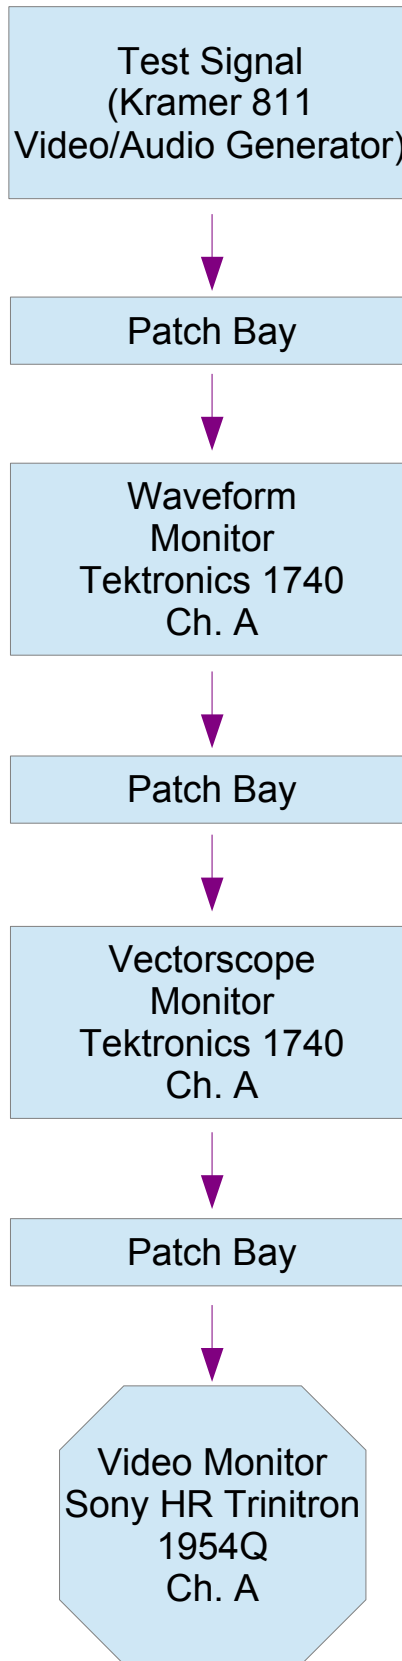

# Signal Paths

## MIAP Lab Rack 1 (Patch Bay)

 = composite video connection

### Monitor/Scope Calibration

# Video Digitization Signal Flow