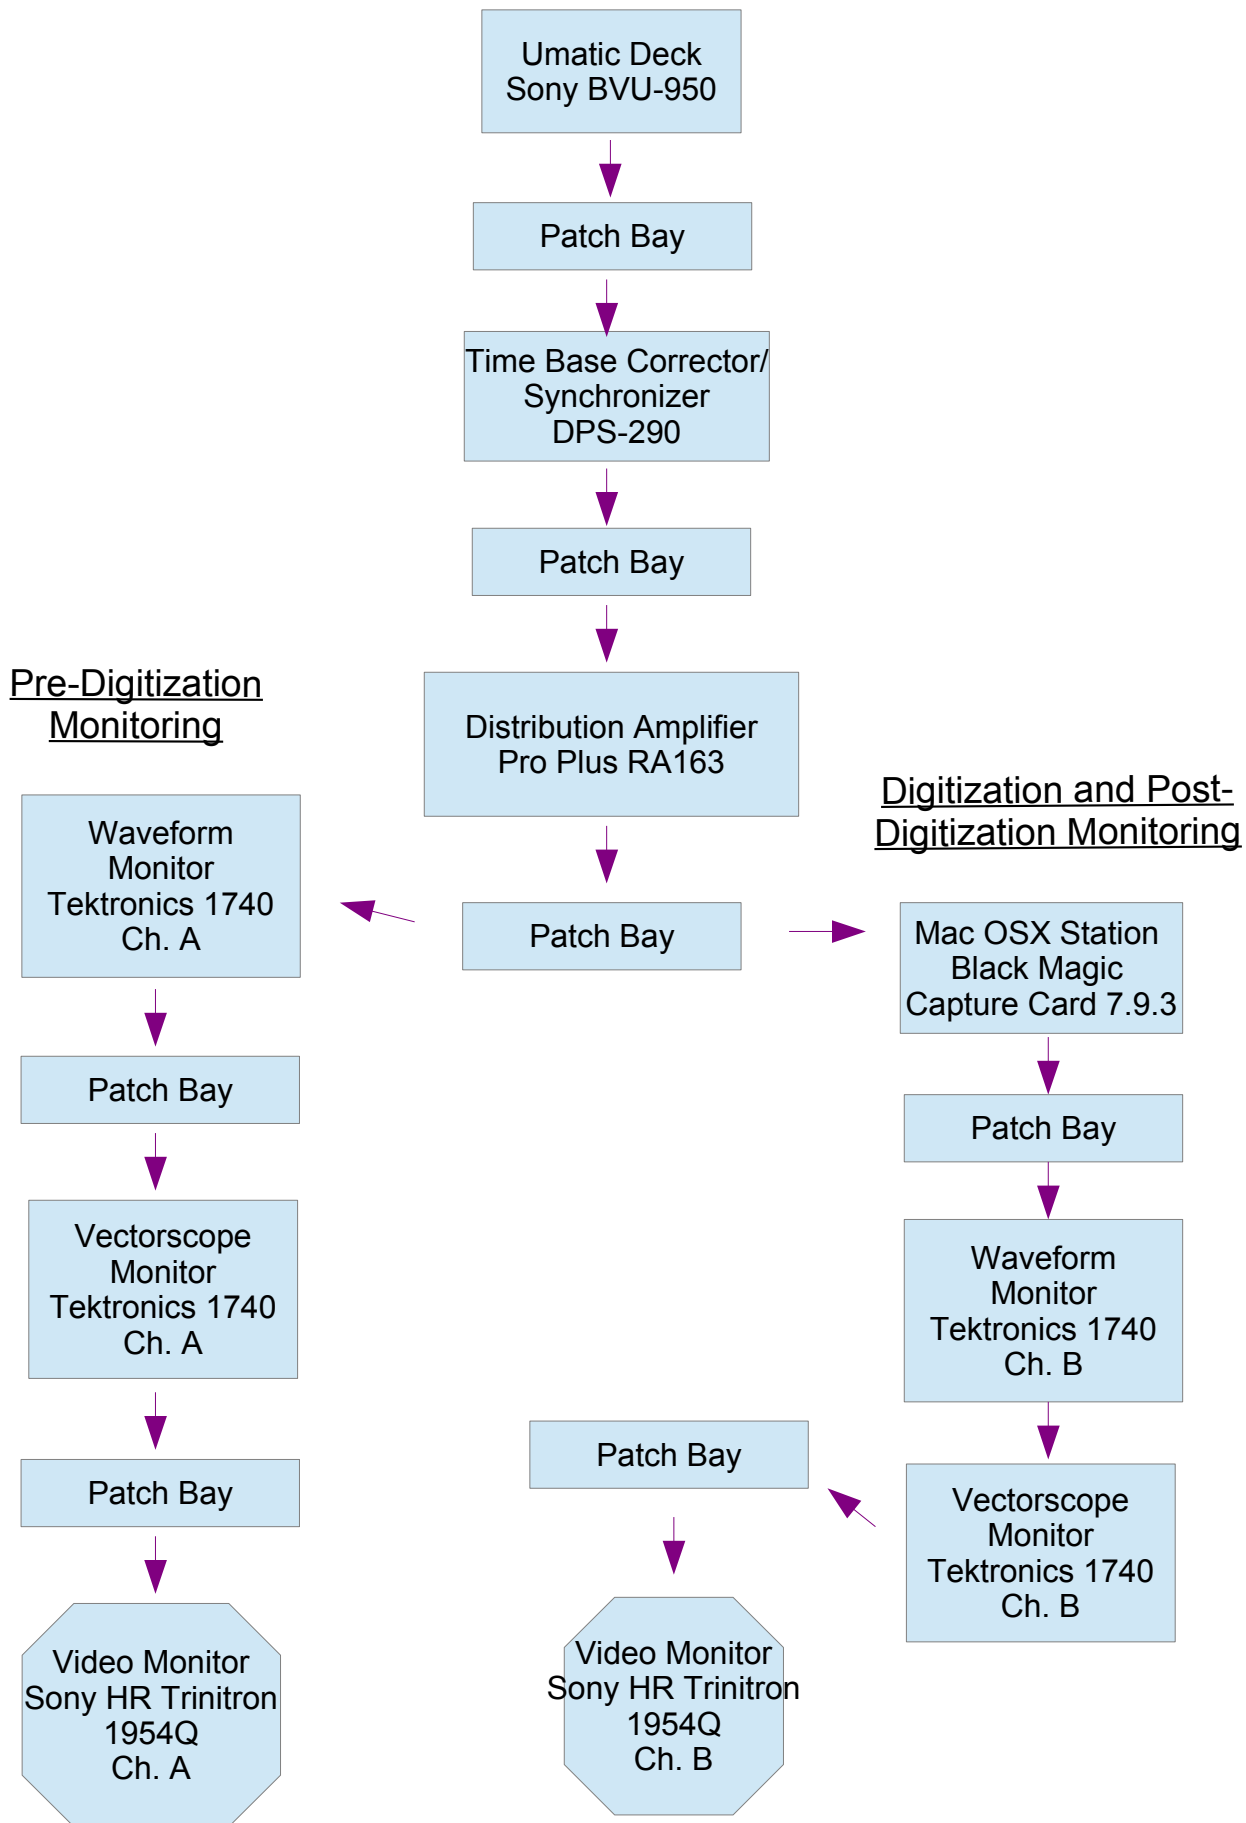

# Signal Paths

## MIAP Lab Rack 1 (Patch Bay)

 = composite video connection

### Monitor/Scope Calibration

# Video Digitization Signal Flow