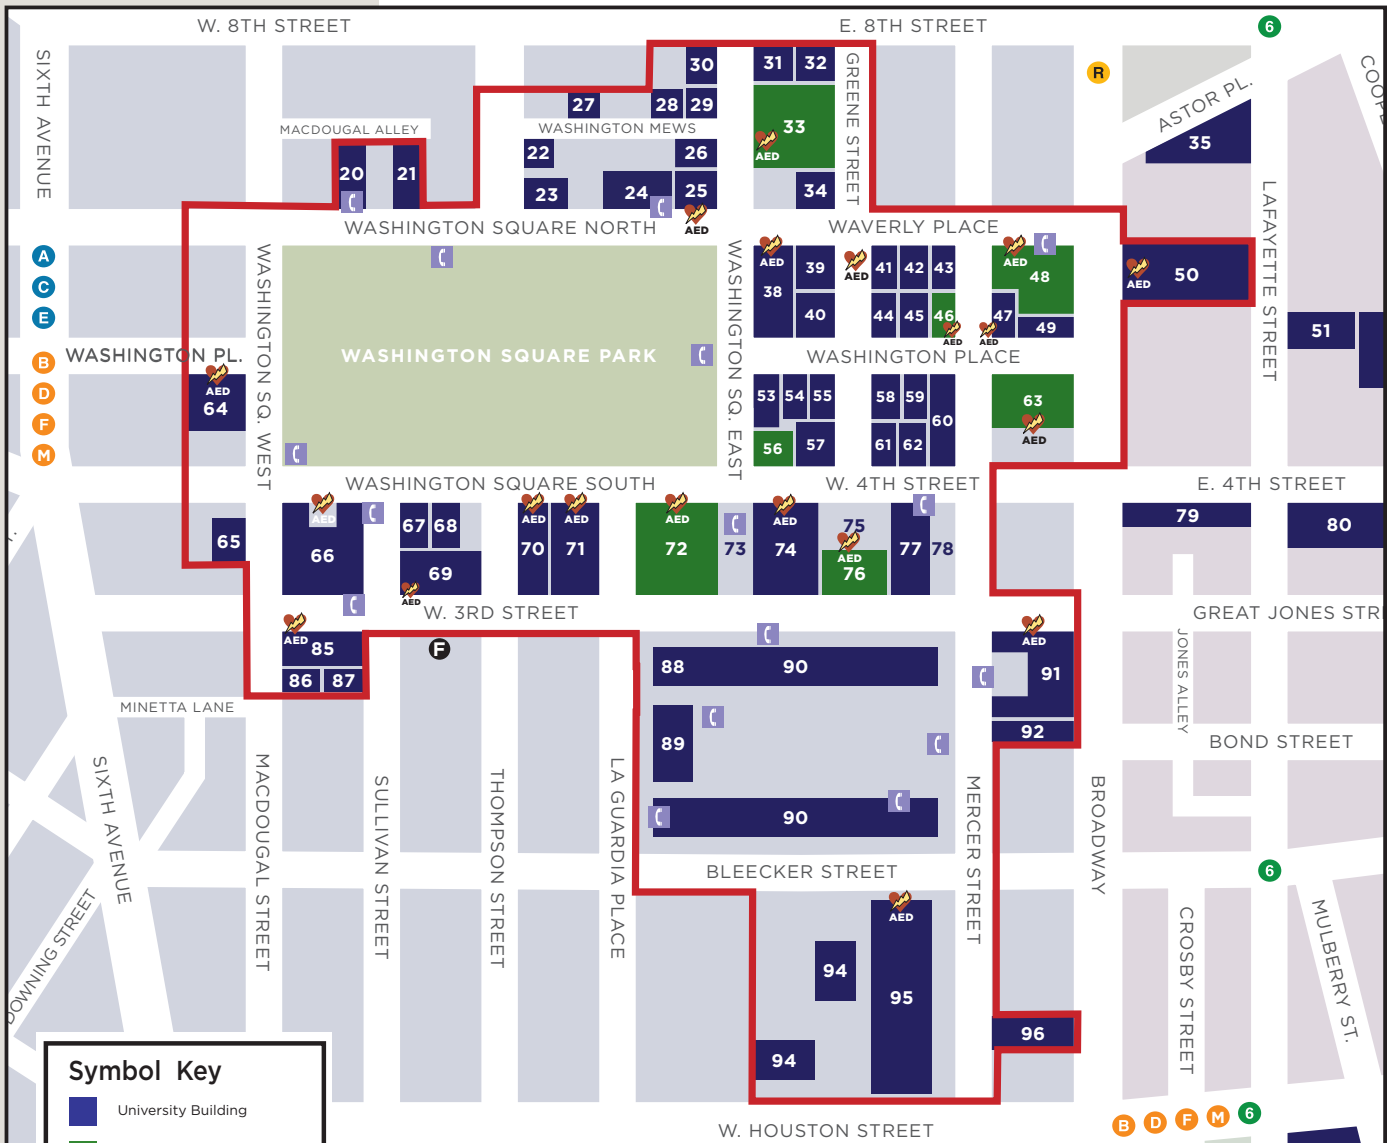

Washington Square Campus Map

Symbol Key

- University Building
- Green Light Building
- On-Campus Boundary including Public Property
- Automated External Defibrillator location
- Emergency Call Box
- F** Fire Station
- E** **B** Subway Stop

See next page for Building Key

Emergency Call Box Locations

For immediate communication with the NYU Department of Public Safety, use one of the emergency call boxes at these locations:

- Blood Donor Center (Mercer & West 3rd Sts.)
- College of Dentistry (rear, 25th Street)
- 111 Second Avenue (front, Tisch School of the Arts)
- 547 LaGuardia Place
- Schwartz Plaza at Shimkin Hall Entrance (Wash. Sq. So.)
- 237 Thompson Street (between Wash. Sq. So. and W. 3rd)
- University Hall (rear, 13th Street)
- Vanderbilt Hall (Sullivan Street & Wash. Sq. So.)
- Vanderbilt Hall (3rd St. & Sullivan St.)
- 240 Mercer St. (West 3rd St. & Bleeker St.)
- 6 Washington Square North
- Washington Square North & Fifth Avenue
- Washington Square East & Washington Place
- Washington Square South & Washington Square West
- One Washington Square Village (on 3rd Street)
- Waverly Place (between Broadway and Mercer)
- Warren Weaver Hall (West 4th St.- Gould Plaza)
- Washington Square Village (at Mail Services)
- Washington Square Village (at Playground)
- West Third Street (at Sullivan Street)