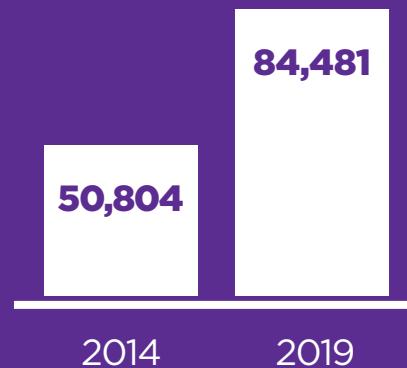

INCREASED SELECTIVITY

Total Undergraduate Applications

ACCESS AND EXCELLENCE

Admitted Students
by Race and Ethnicity

Overall Admitted Student
Median SAT Score