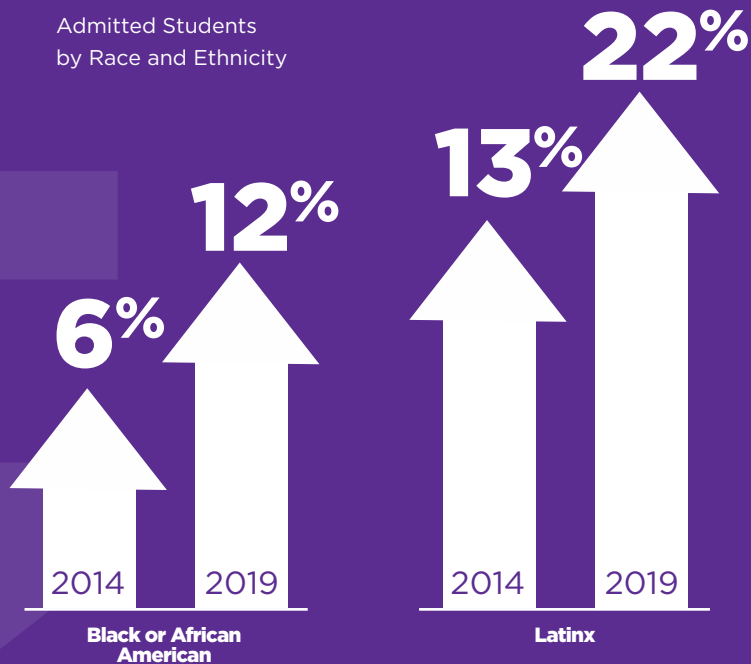

INCREASED SELECTIVITY

Total Undergraduate Applications

ACCESS AND EXCELLENCE

Admitted Students
by Race and Ethnicity

Overall Admitted Student
Median SAT Score