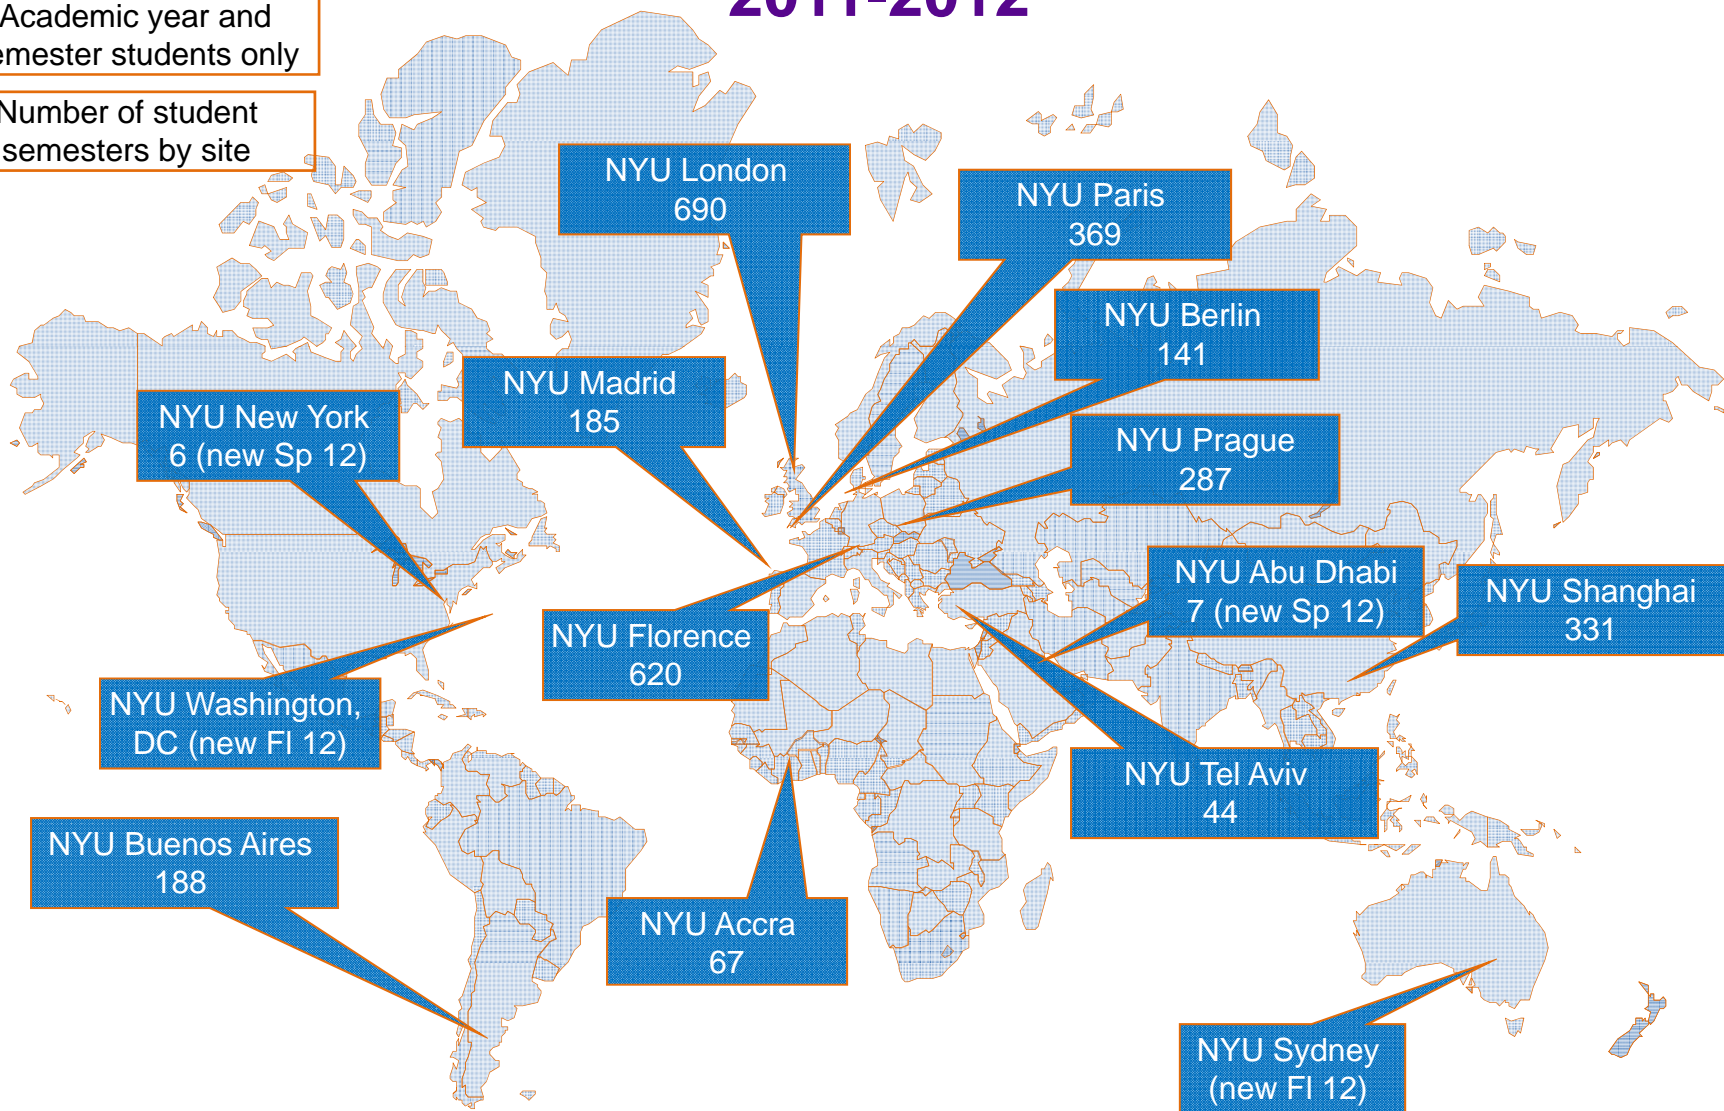

Students from all schools and all levels enroll in Global Sites

Freshman

Liberal Studies program places enrolled freshman students in Florence, London, Paris and Shanghai (250 - 300 students).

NYU
Upperclassmen

Students (sophomores - seniors) from all NYU schools and majors/minors study away each year (800 - 900 students).

Visiting Students

Students from other colleges and universities across the U.S. study at NYU Global Sites (200 - 300 students).

Graduate Degree
Programs

GSAS administers MA degrees in Florence, London, Madrid, and Paris; GSAS and Steinhardt administer joint MA degrees in Paris and Madrid (60 - 70 students total).

Global Sites enrolled 2935 undergraduate students in 2011-2012

Academic year and semester students only

Number of student semesters by site

Source: NYU Office of Global Programs, student semesters at Global sites. Includes 451 visiting students; does not include summer programs or January term.