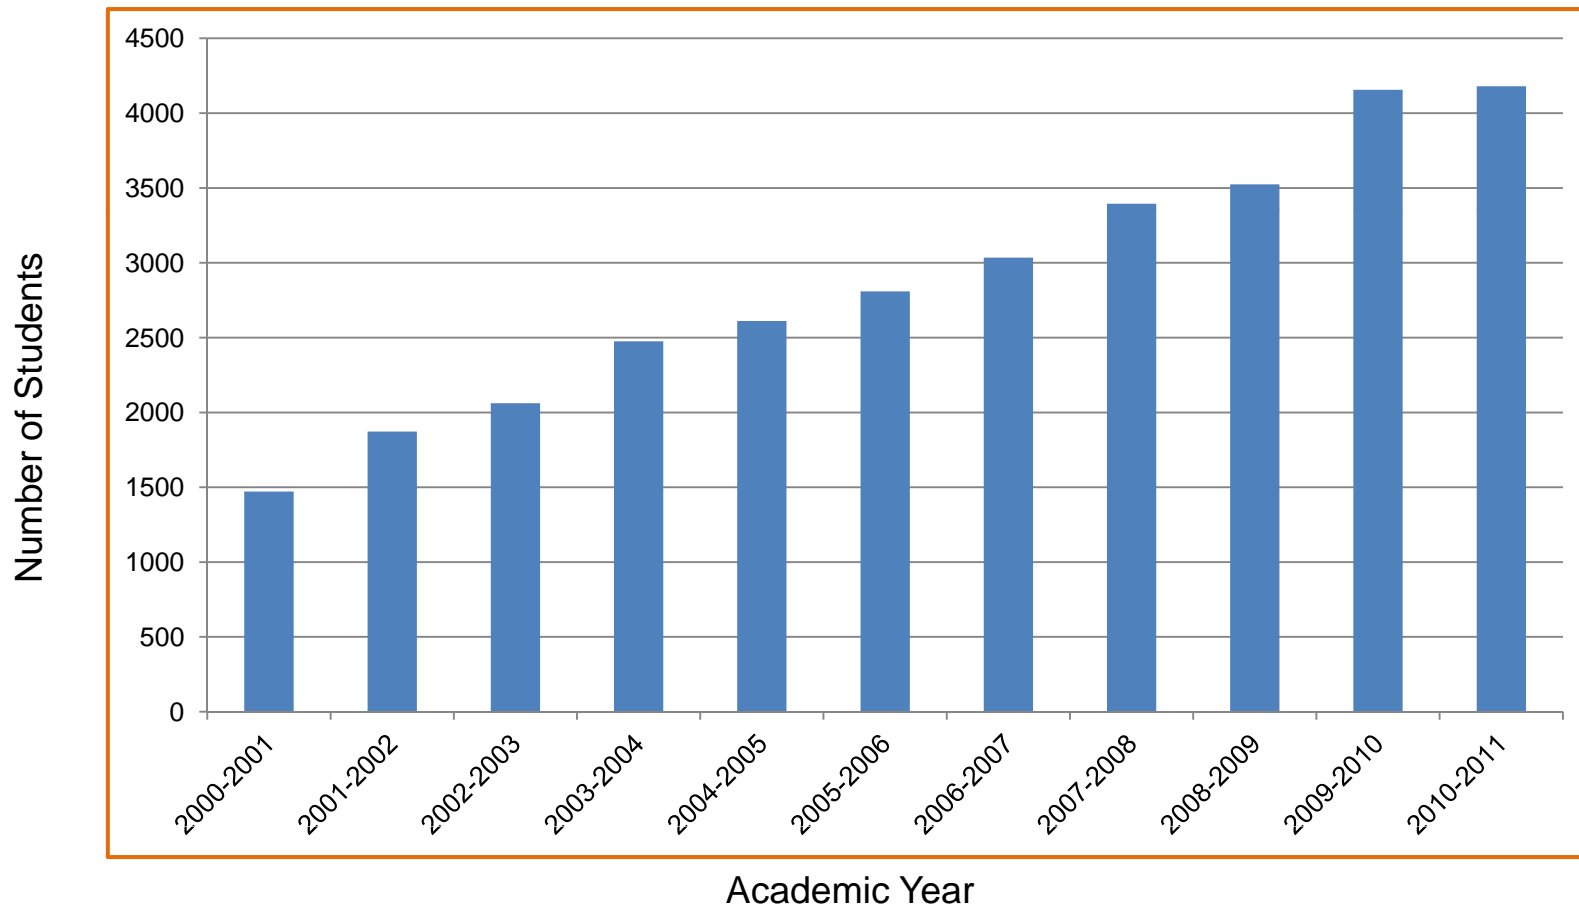

NYU student participation in study away has grown steadily since 2000. In 2010-2011, 43% of the graduating class studied away at NYU's Global Sites.

Source: NYU Office of Global Programs, enrollment data 2000 to 2010; data prepared for annual submission for Institute for International Education's benchmarking survey, **Open Doors**. See <http://www.iie.org/opendoors>.