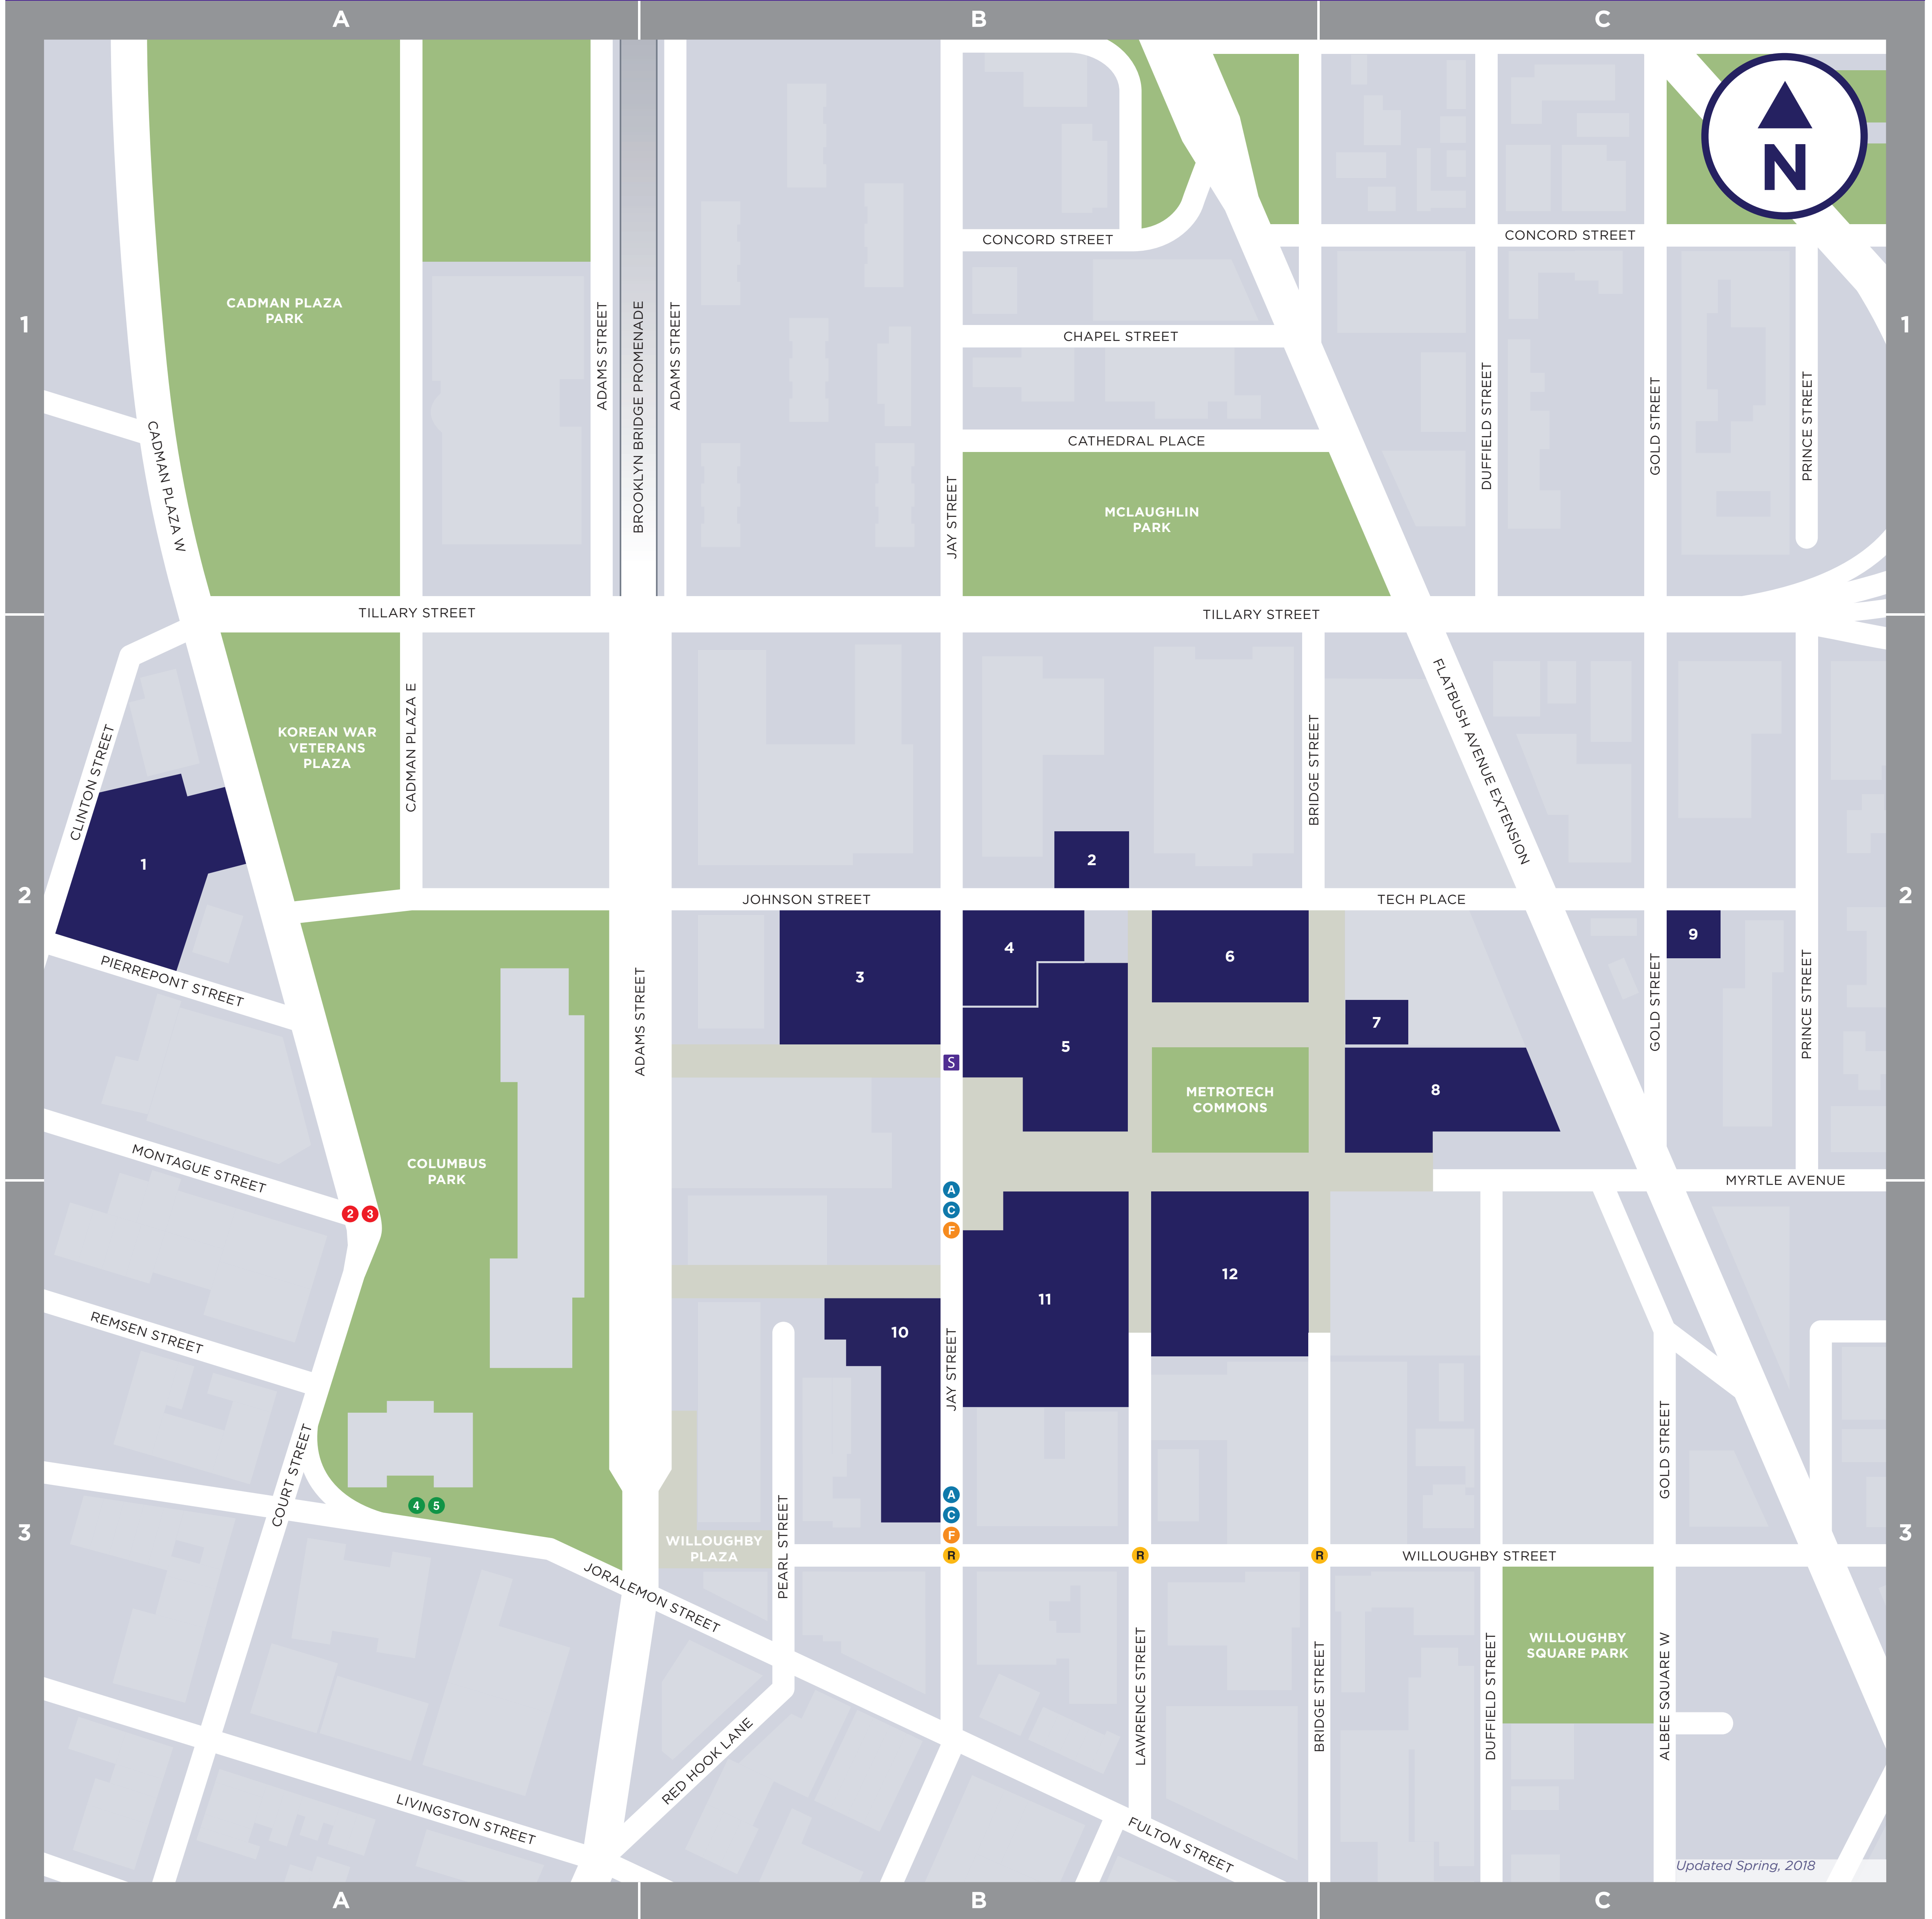

NYU

NEW YORK UNIVERSITY BROOKLYN

NYU Buildings & Destinations

- 6 **DIBNER BUILDING** (B-2) • 5 MetroTech Center
  - Bern Dibner Library of Science & Technology
  - LC400 Event Space
  - Office of Global Services (OGS)
  - Office of Student Affairs
  - Office of Undergraduate Academics
  - Pfizer Auditorium
  - StudentLink Center
    Consolidated Services for Bursar, Financial Aid, Registrar, Global Programs and Global Services
- 5 **JACOBS ACADEMIC BUILDING** (B-2) • 6 MetroTech Center
  - Gymnasium
- 4 **JACOBS ADMINISTRATIVE BUILDING** (B-2) • 6 MetroTech Center
- 2 **OTHMER RESIDENCE HALL** (B-2) • 101 Johnson Street
- 5 **ROGERS HALL** (B-2) • 6 MetroTech Center
  - Brooklyn Fitness Center
  - Café Servery
  - Center for K12 STEM Education
  - Copy and Mail Center
  - MakerSpace
  - Student Health Center
- **ST. GEORGE CLARK RESIDENCE HALL** (not on map) • 55 Clark Street
- 7 **WUNSCH HALL** (C-2) • 311 Bridge Street
  - Admissions
  - Wasserman Center for Career Development
- 9 **325 GOLD STREET** (C-2)
  - Digital Future Lab
- 20 **JAY STREET** (not on map)
  - Digital Future Lab
- 10 **370 JAY STREET** (B-3)
  - Center for Urban Science + Progress (CUSP)
- 11 **1 METROTECH CENTER** (B-3)
  - Tandon School of Engineering Dean's Office
- 12 **2 METROTECH CENTER** (B-3)
  - MAGNET
  - Moses Center for Students with Disabilities
  - Public Safety Badging Station
- 3 **12 METROTECH CENTER** (B-2)
- 8 **15 METROTECH CENTER** (C-2)
  - Urban Future Lab (UFL)
- 1 **1 PIERREPONT PLAZA, 300 CADMAN PLAZA W** (A-2)
  - 87 THIRTY-FIFTH STREET (not on map)
  - Veterans Future Lab

For campus tours, visit Wunsch Hall located at 311 Bridge St (#7 on the map).

Directions to NYU Washington Square Campus

Public Transit

Take the **A** or **F** trains to West 4th Street-Washington Square Station. Walk east on West 4th Street until you reach Washington Square.

Take the **R** train to 8th Street Station. At Broadway walk south to Waverly Place. Walk westward on Waverly Place until you reach Washington Square.

NYU Shuttle Bus Service

S Free shuttle transportation is also available to all students, faculty, administrators, alumni and staff. Route A provides service from Brooklyn to Manhattan, departing from 6 MetroTech Center at Jay Street and arriving at 721 Broadway Washington Square.

Updated Spring, 2018