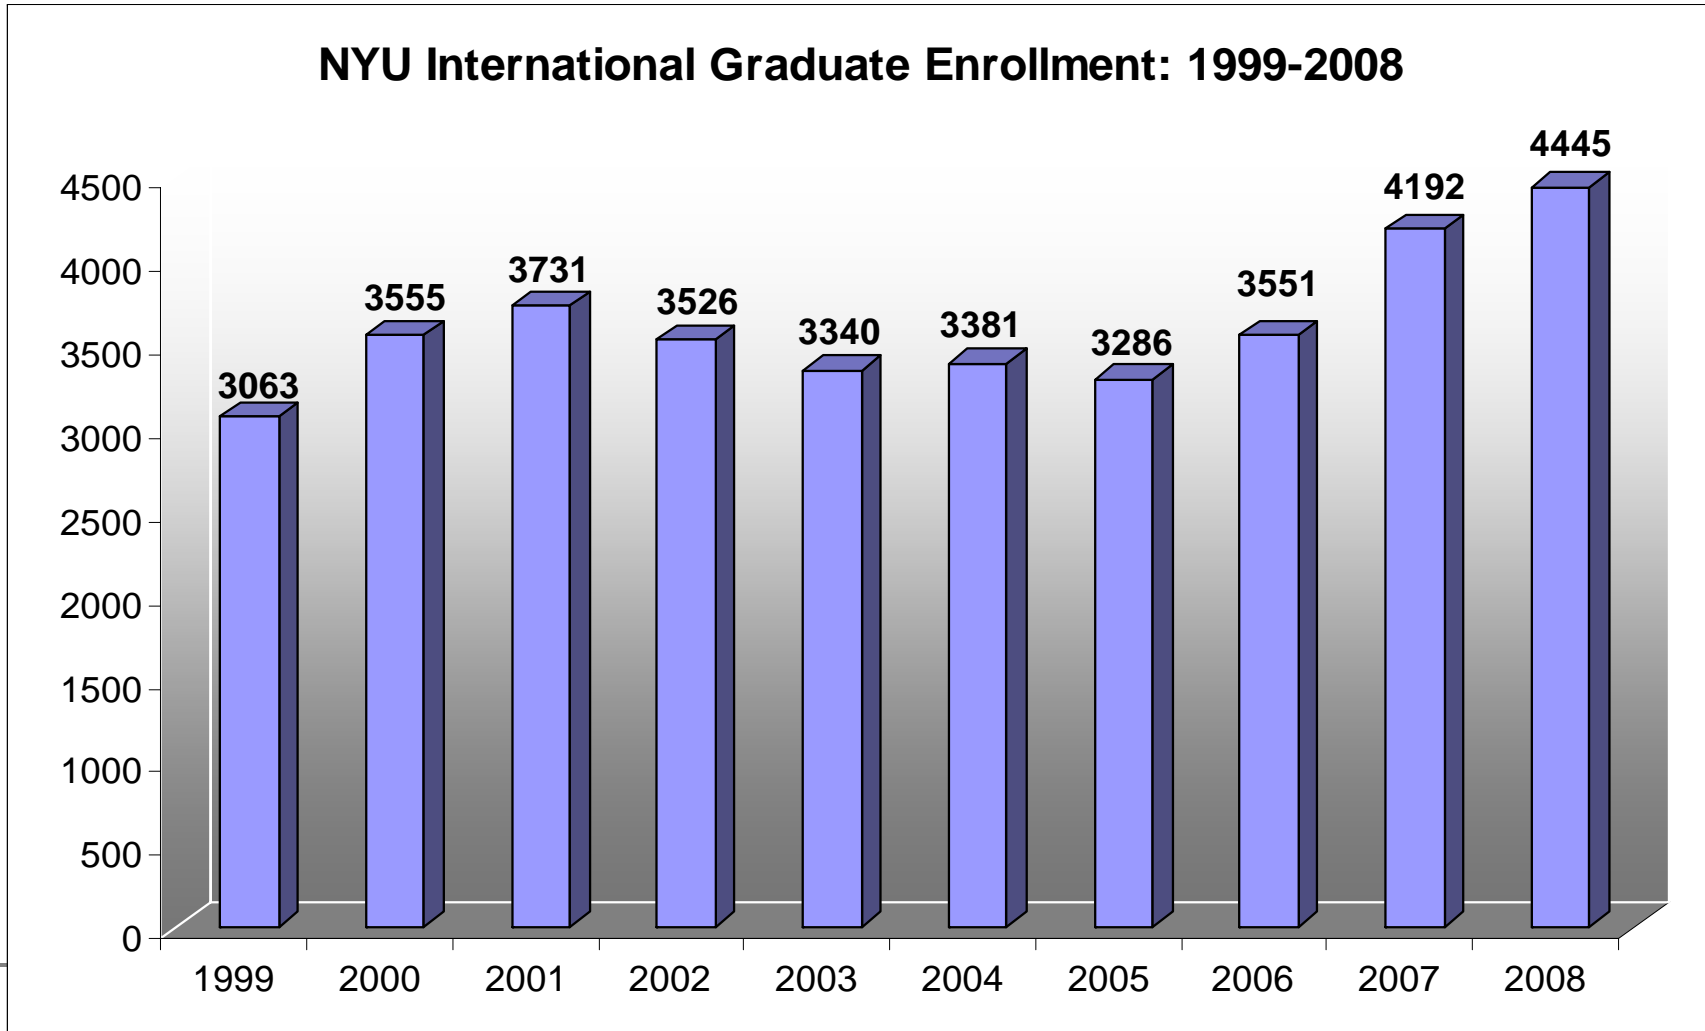

Graduate Students