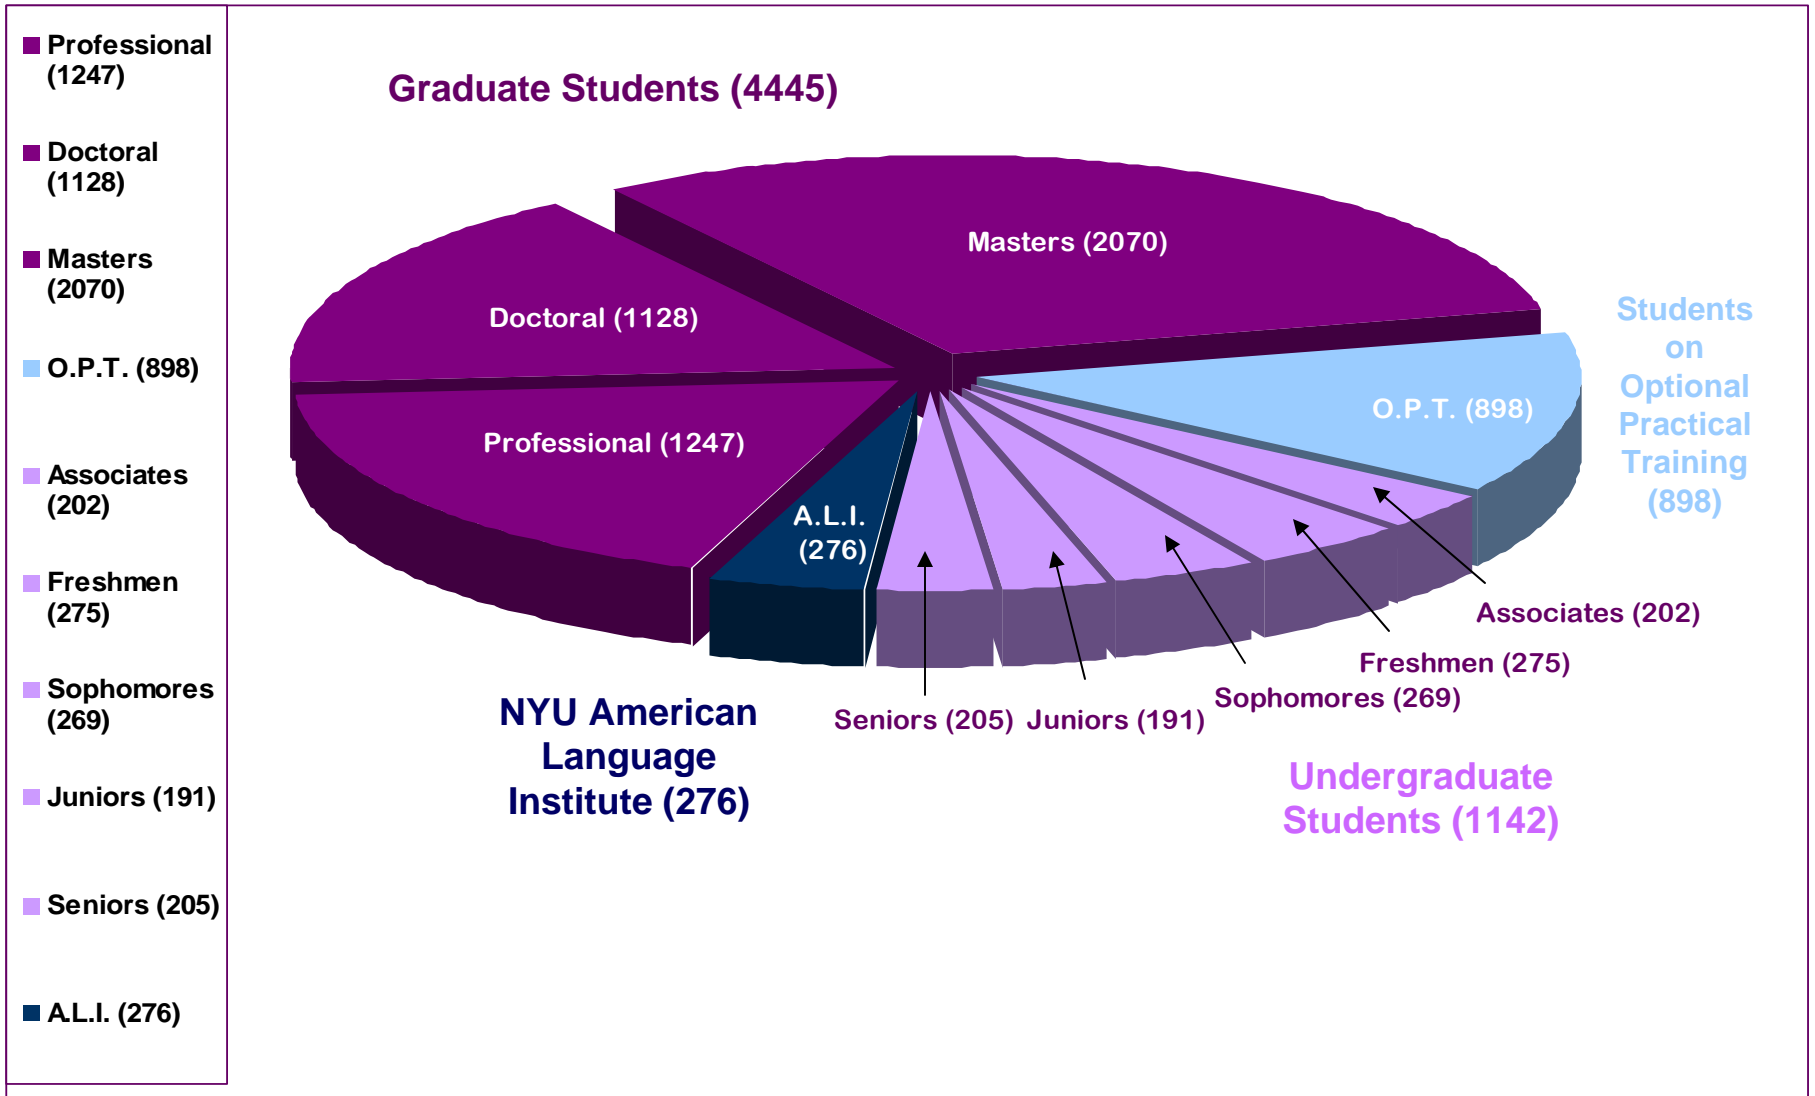

# International Students at NYU

Total NYU International Students 1999-2008

# Student Sending Nations: Fall 2008

# Total International Students at NYU for Fall 2008: 6,761

# Undergraduate Students