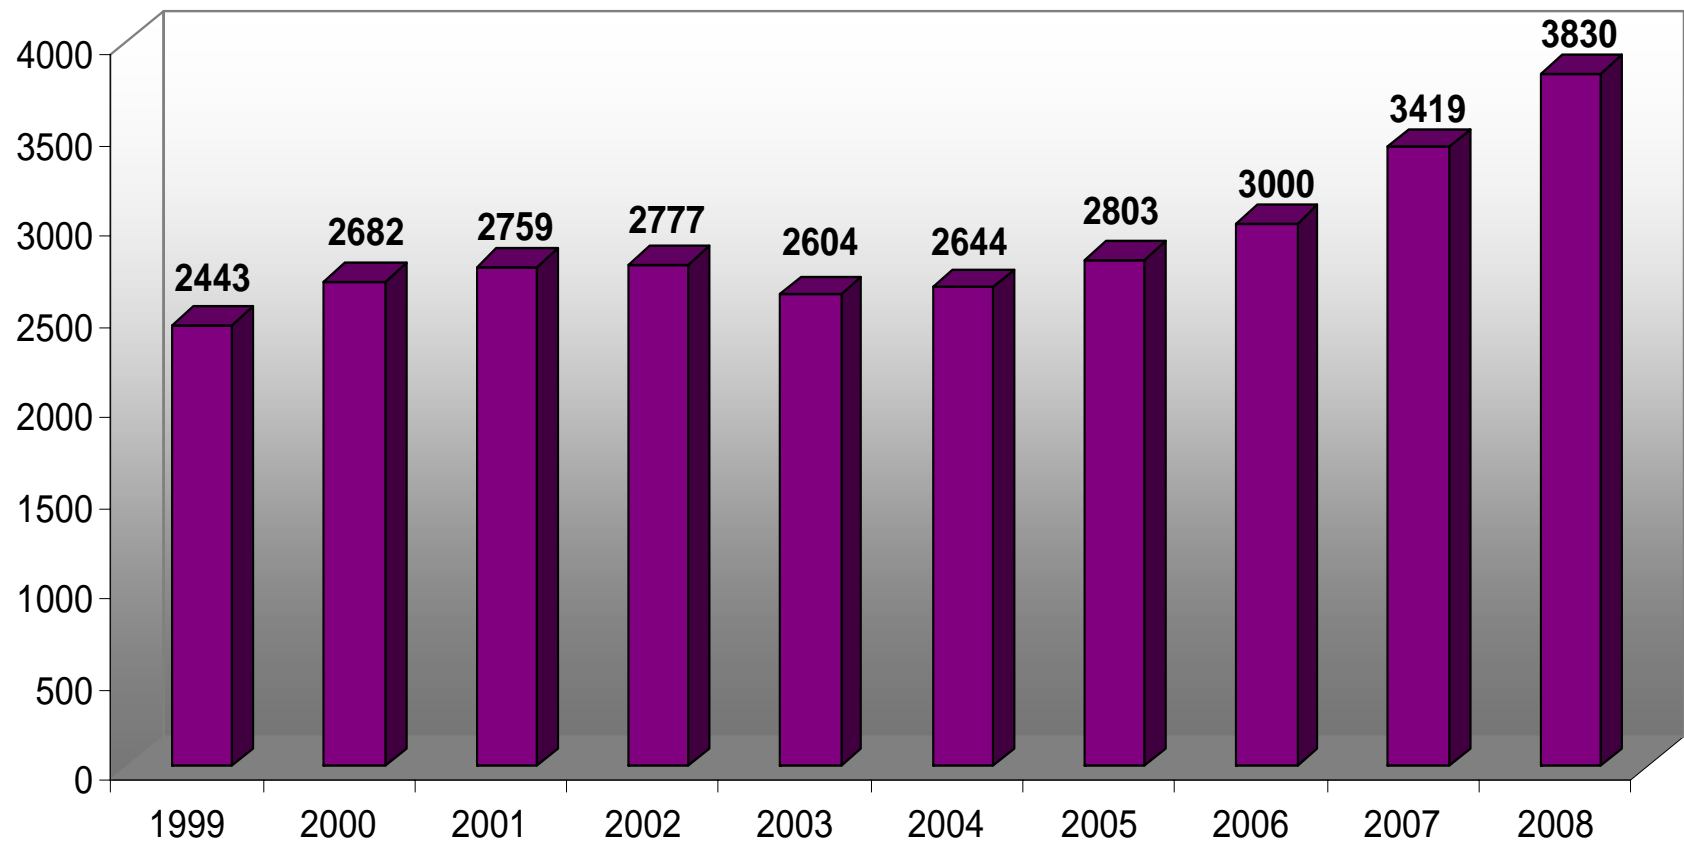

Female Students

NYU Female International Students: 1999-2008