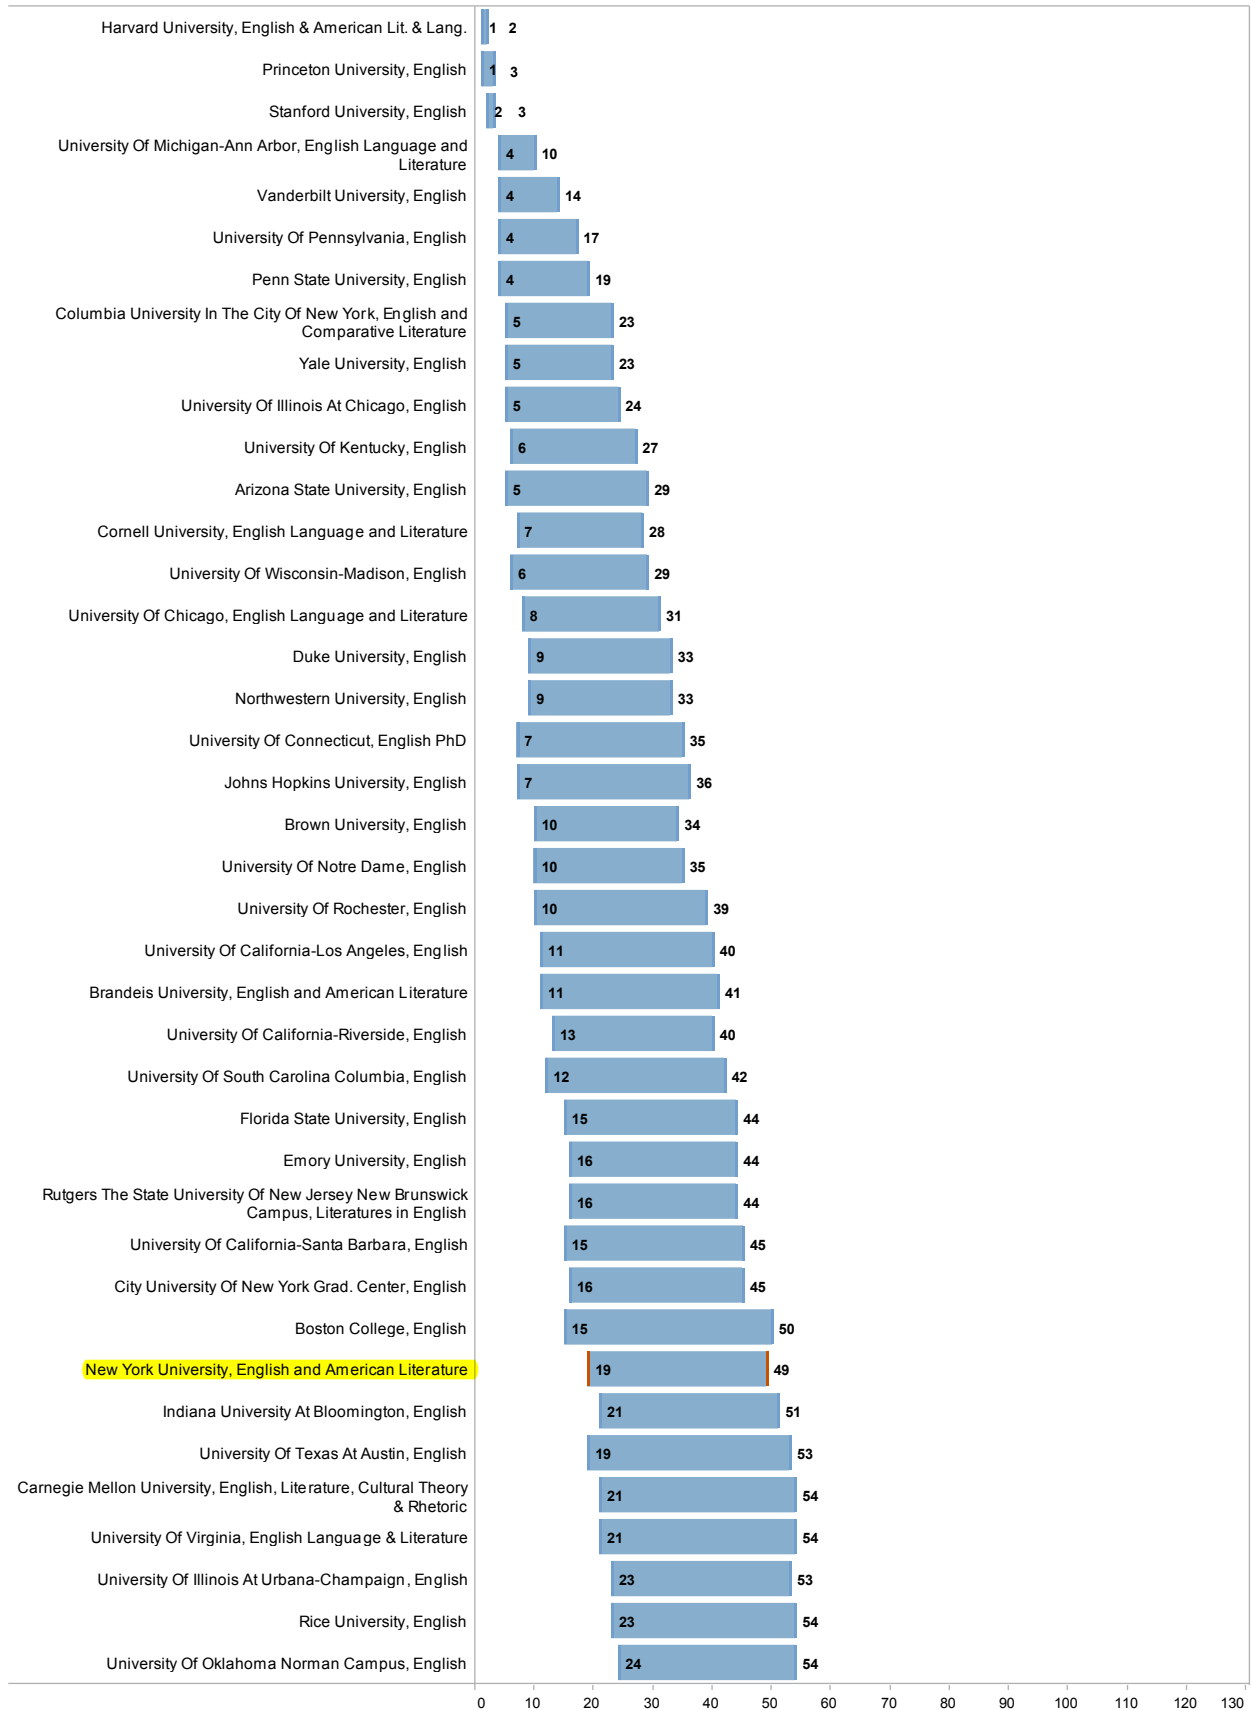

Humanities - English Language and Literature
New York University
Absolute S-Ranking: 5th and 95th Percentile
National Research Council: Data-Based Assessment of Research Doctorate Programs

Number of Programs Evaluated = 119

Institutions sorted by mid-point of the 5th and 95th percentile of the absolute S-Ranking.