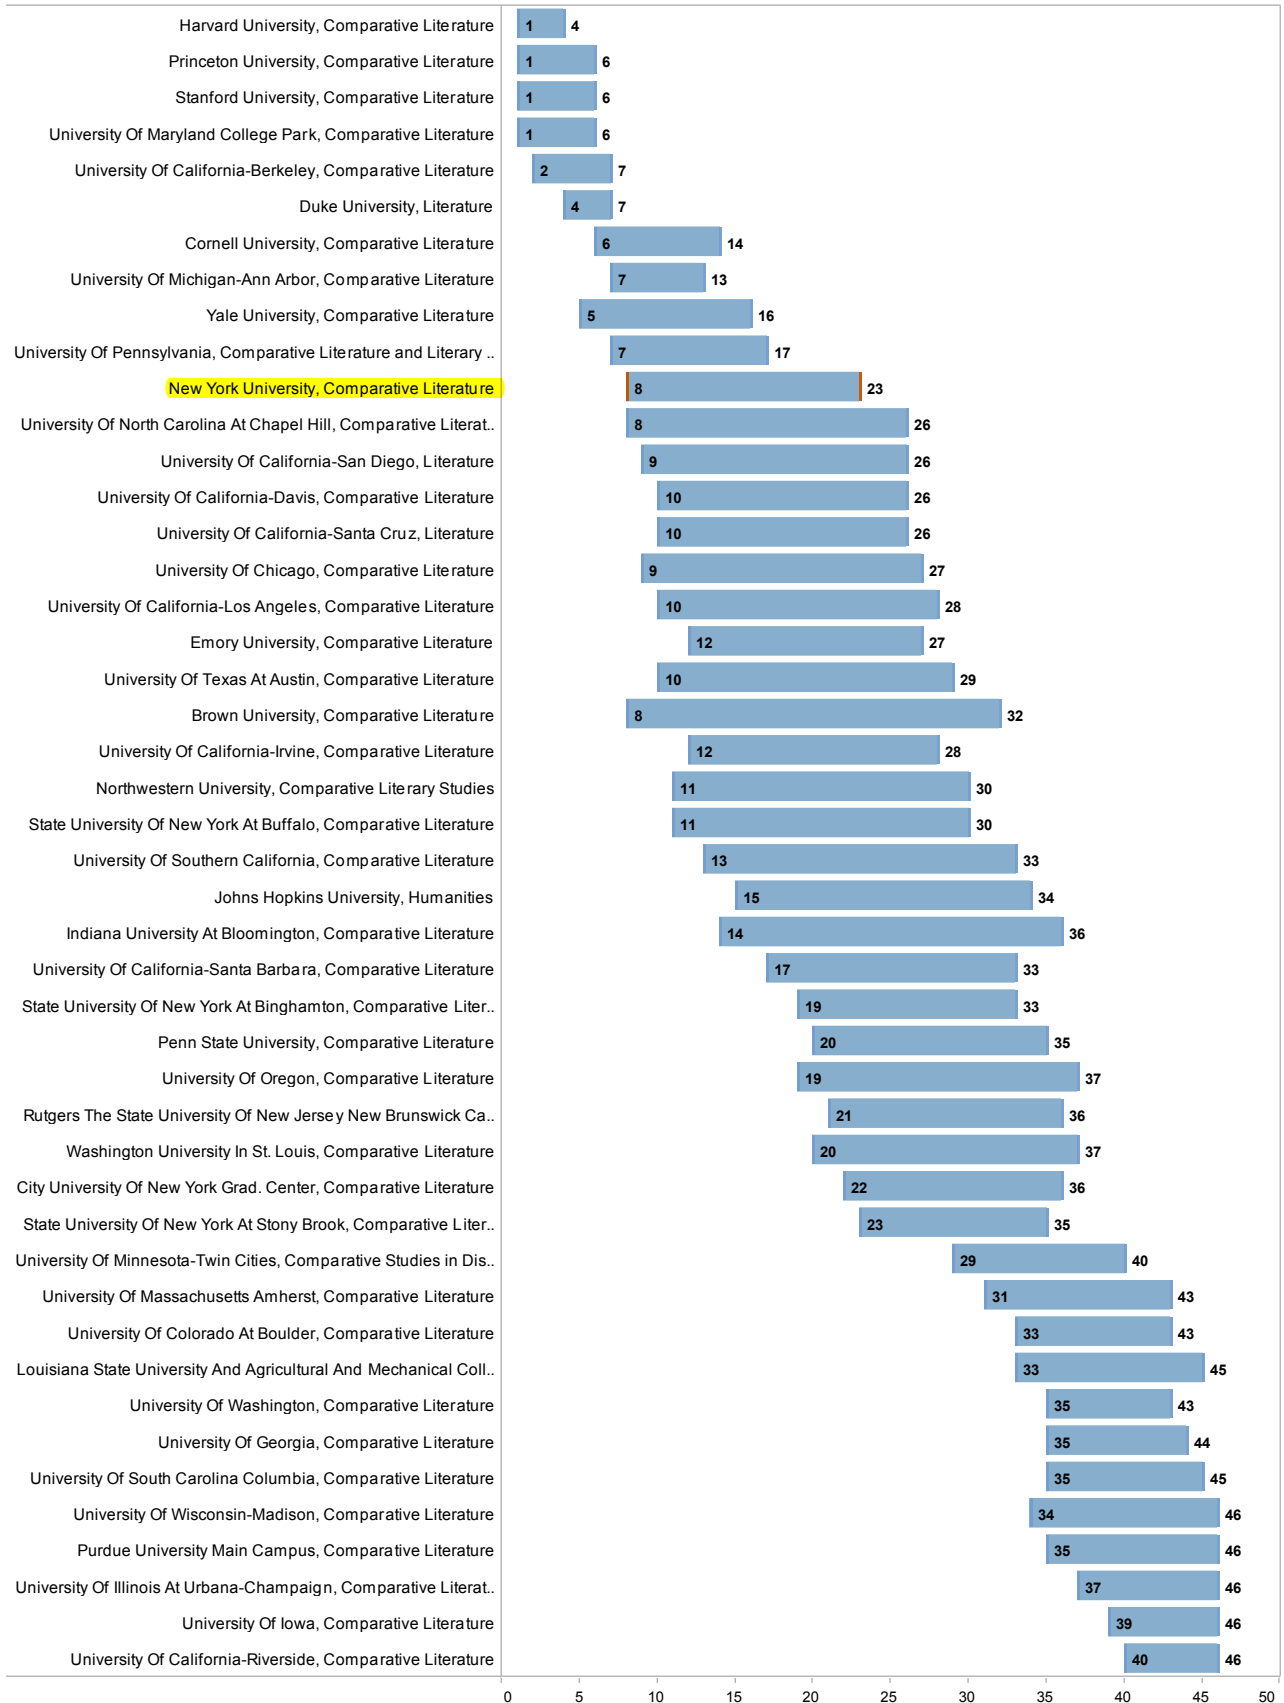

Humanities - Comparative Literature

New York University

National Research Council: Data-Based Assessment of Research Doctorate Programs

Number of Programs Evaluated = 46

	Absolute 5th Percentile	Absolute 95th Percentile	Relative 5th Percentile	Relative 95th Percentile
Regression-Based Ranking (R)	8	23	17.4%	50.0%
Survey-Based Ranking (S)	5	18	10.9%	39.1%

Humanities - Comparative Literature
New York University
Absolute R-Ranking: 5th and 95th Percentile
National Research Council: Data-Based Assessment of Research Doctorate Programs

Number of Programs Evaluated = 46

Institutions sorted by mid-point of the 5th and 95th percentile of the absolute R-Ranking.

Humanities - Comparative Literature
New York University
Absolute S-Ranking: 5th and 95th Percentile
National Research Council: Data-Based Assessment of Research Doctorate Programs

Number of Programs Evaluated = 46

Institutions sorted by mid-point of the 5th and 95th percentile of the absolute S-Ranking.