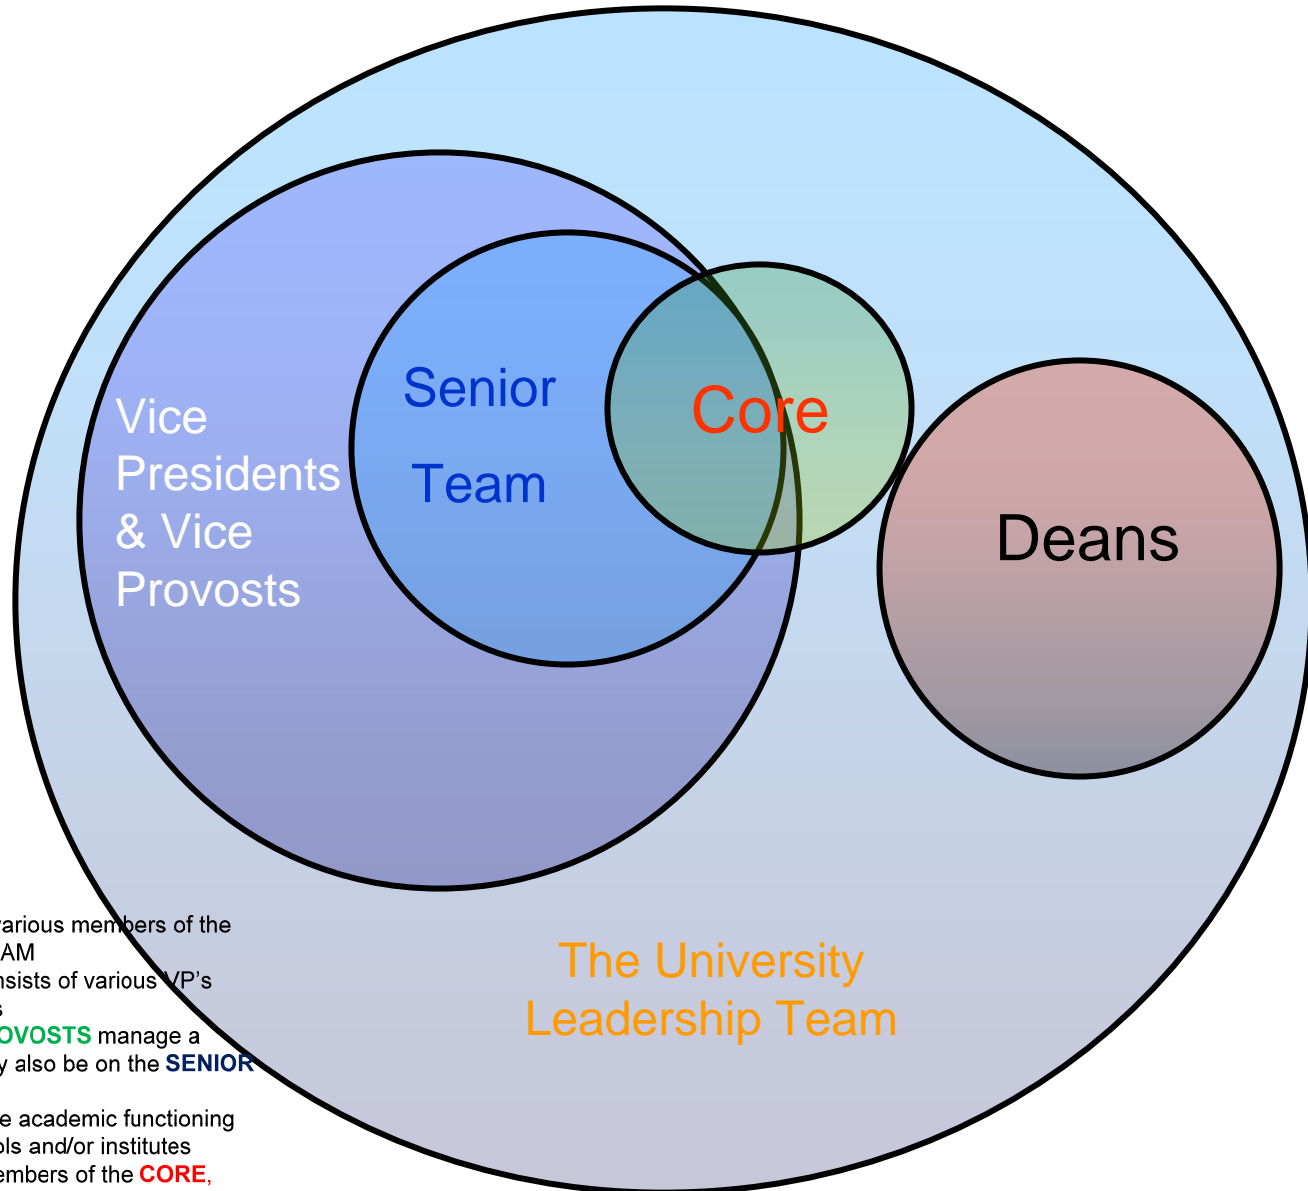

NYU Leadership At A Glance

- The **CORE** consists of various members of the President's SENIOR TEAM
- The **SENIOR TEAM** consists of various VP's with Senior Team status
- The **VP's** and **VICE PROVOSTS** manage a variety of areas and may also be on the **SENIOR TEAM**
- The **DEANS** facilitate the academic functioning of their respective schools and/or institutes
- The **ULT** includes all members of the **CORE**, **SENIOR TEAM**, **VP's**, **VICE PROVOSTS**, and **DEANS**