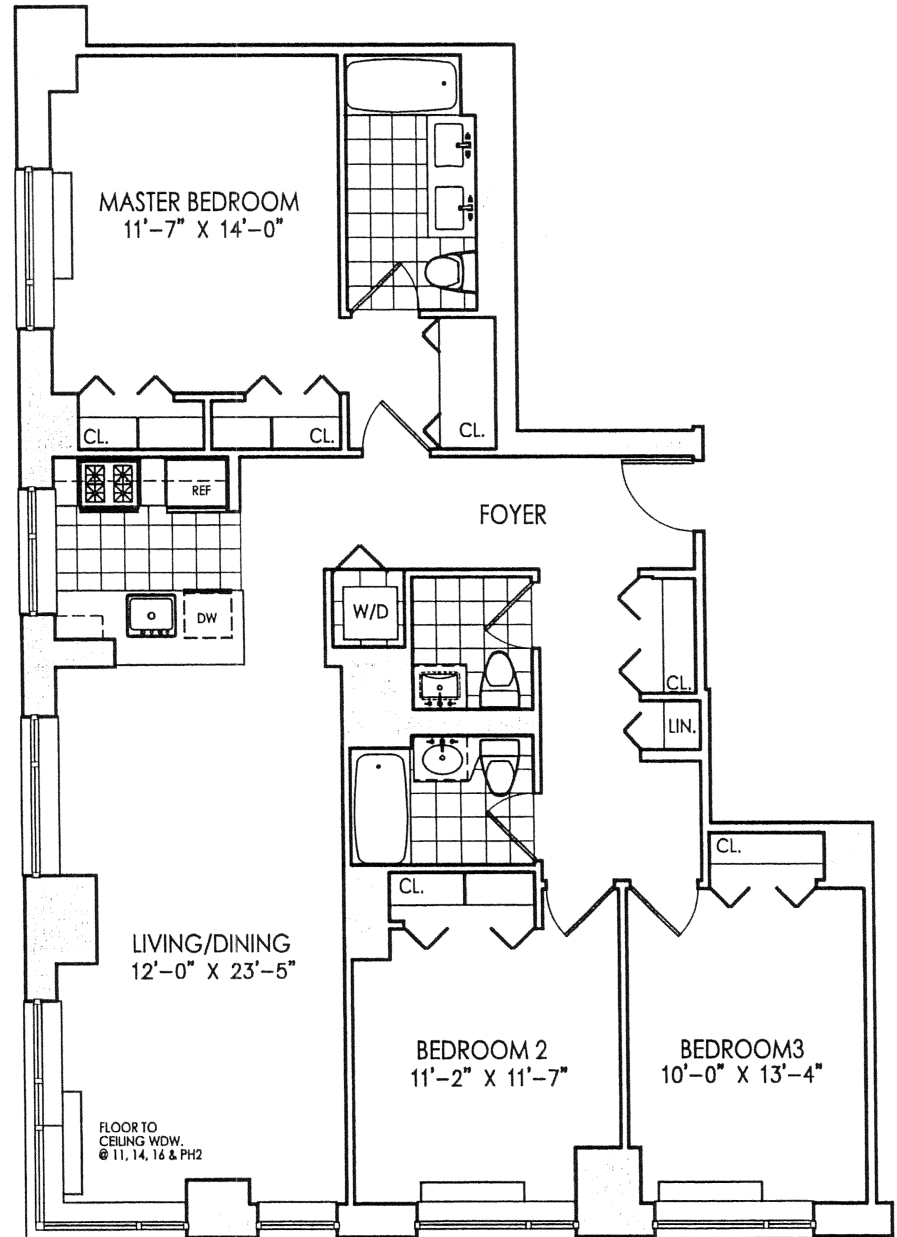

## 3 BEDROOM

## 2 1/2 BATH

Floors: PH1 - PH2

Area: 1,398 Sq. Ft.

130 Sq. M.

MAIN STREET

425 MAIN STREET  
ROOSEVELT ISLAND, N.Y.

All dimensions are approximate and subject to normal construction variances and tolerances.  
Sponsor reserves the right to make changes.