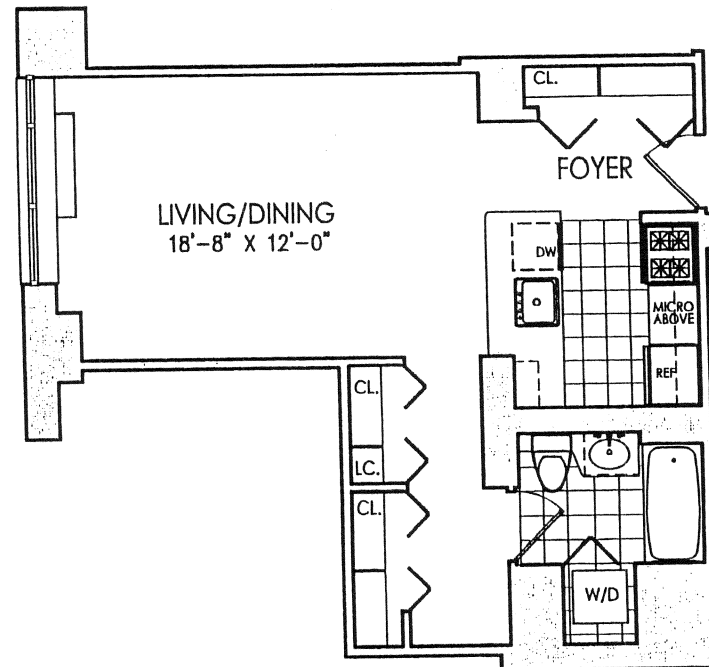

## STUDIO

### 1 BATH

Floors: 3rd - 9th

Area: 540 Sq. Ft.

50 Sq. M.

MAIN STREET

425 MAIN STREET  
ROOSEVELT ISLAND, N.Y.

All dimensions are approximate and subject to normal construction variances and tolerances.  
Sponsor reserves the right to make changes.