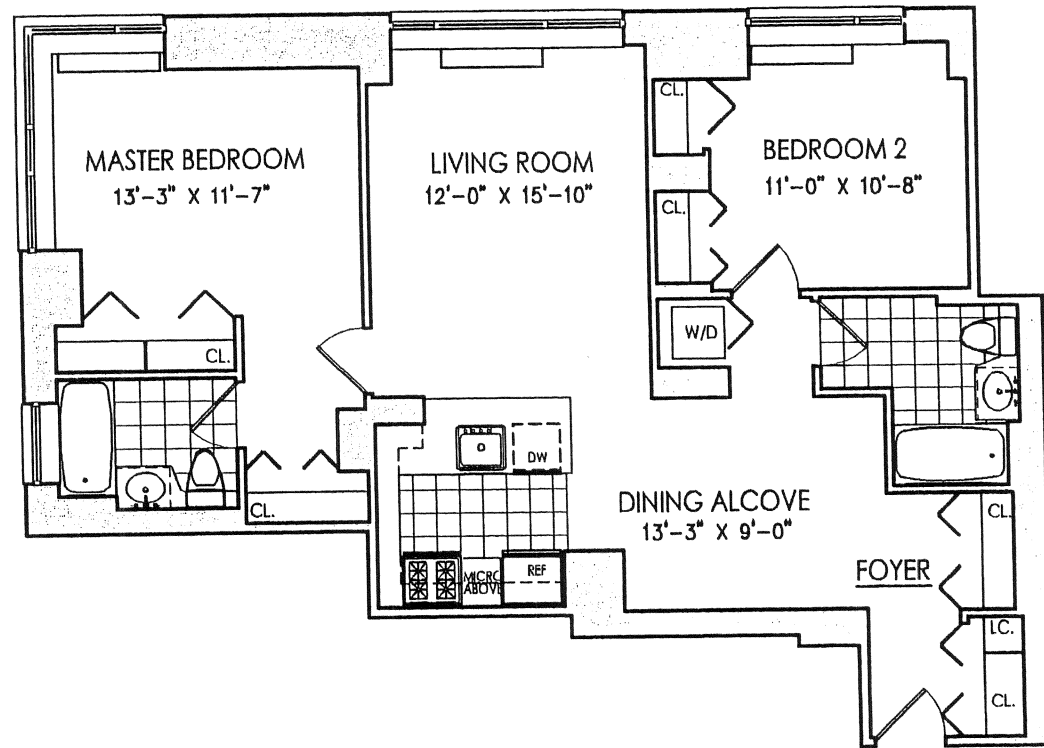

# UNIT F

## 2 BEDROOM

## 2 BATH

Floors: 3rd - 10th  
 Area: 1,068 Sq. Ft.  
99 Sq. M.

MAIN STREET

425 MAIN STREET  
 ROOSEVELT ISLAND, N.Y.

All dimensions are approximate and subject to normal construction variances and tolerances.  
 Sponsor reserves the right to make changes.