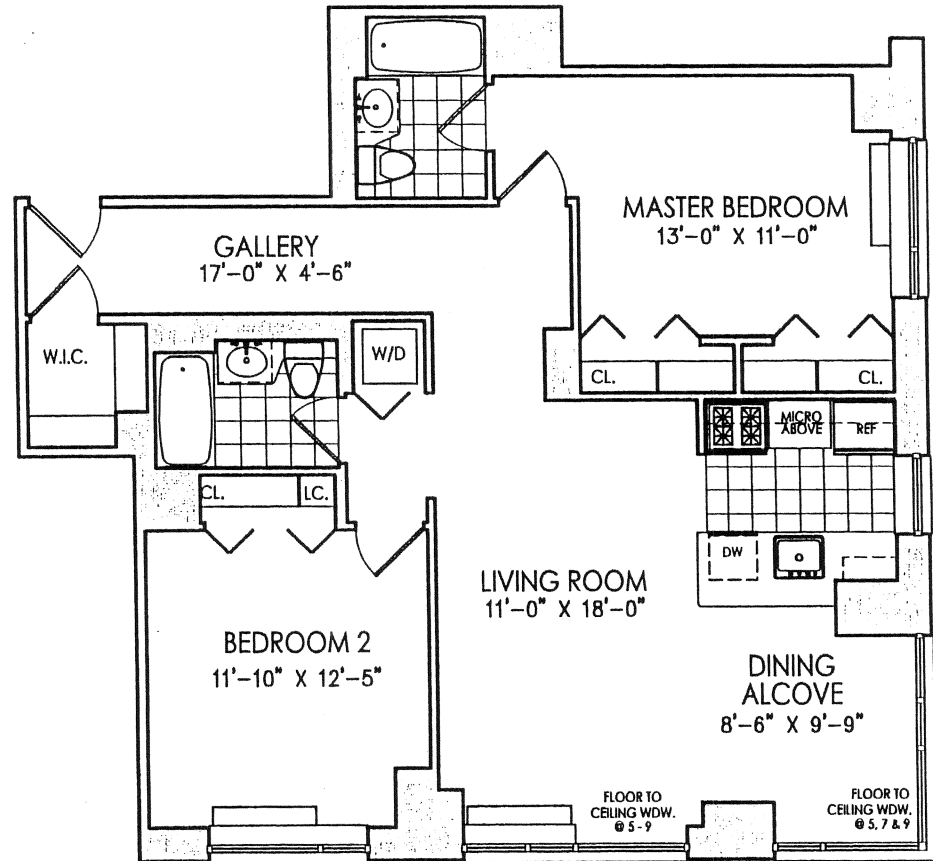

## 2 BEDROOM

## 2 BATH

Floors: 3rd - 9th  
 Area: 1,121 Sq. Ft.  
 104 Sq. M.

MAIN STREET

425 MAIN STREET  
 ROOSEVELT ISLAND, N.Y.

All dimensions are approximate and subject to normal construction variances and tolerances.  
 Sponsor reserves the right to make changes.