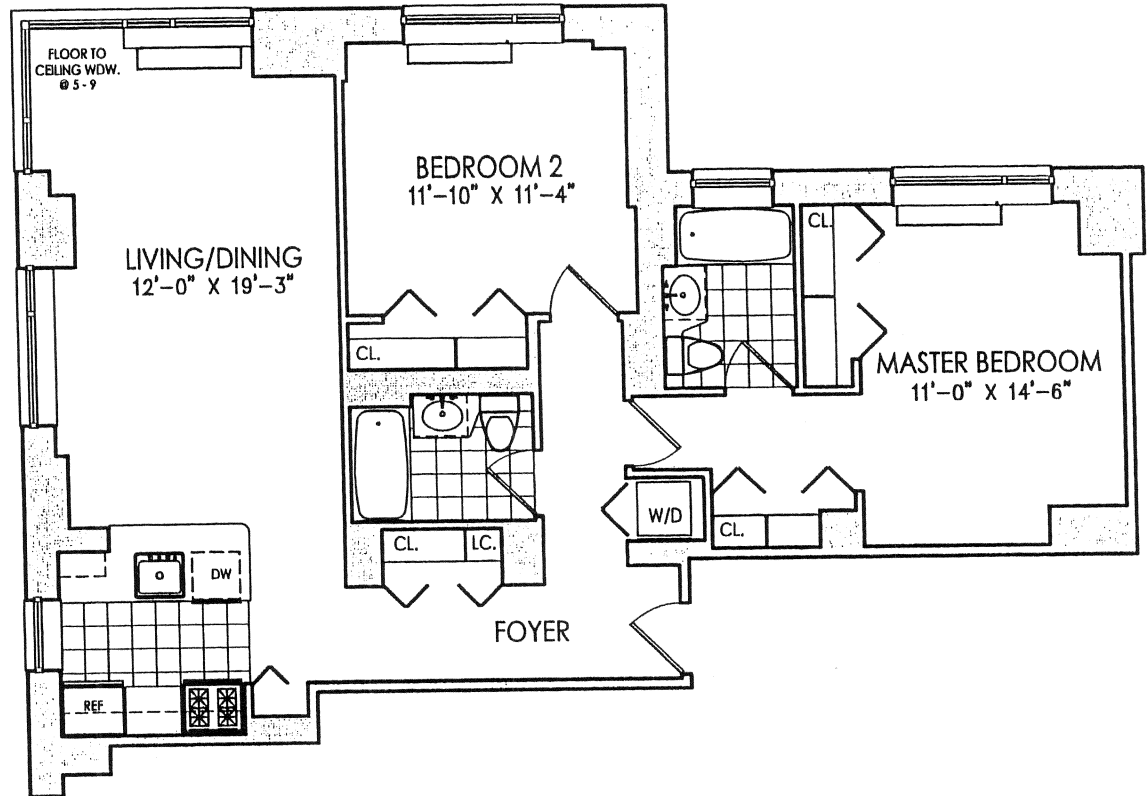

UNIT N

2 BEDROOM

2 BATH

Floors: 3rd - 9th

Area: 1,108 Sq. Ft.

103 Sq. M.

MAIN STREET

425 MAIN STREET
ROOSEVELT ISLAND, N.Y.

All dimensions are approximate and subject to normal construction variances and tolerances.
Sponsor reserves the right to make changes.