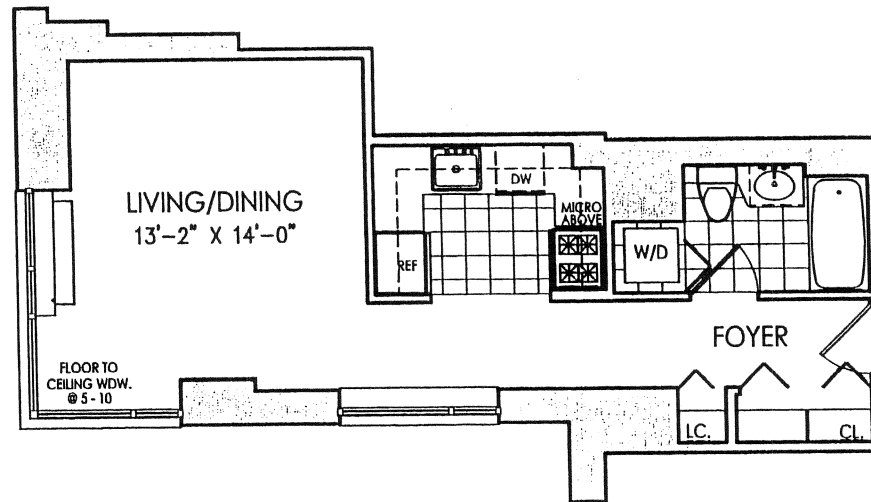

UNIT G

STUDIO

1 BATH

Floors: 3rd - 10th

Area: 494 Sq. Ft.

46 Sq. M.

MAIN STREET

425 MAIN STREET
ROOSEVELT ISLAND, N.Y.

All dimensions are approximate and subject to normal construction variances and tolerances.
Sponsor reserves the right to make changes.