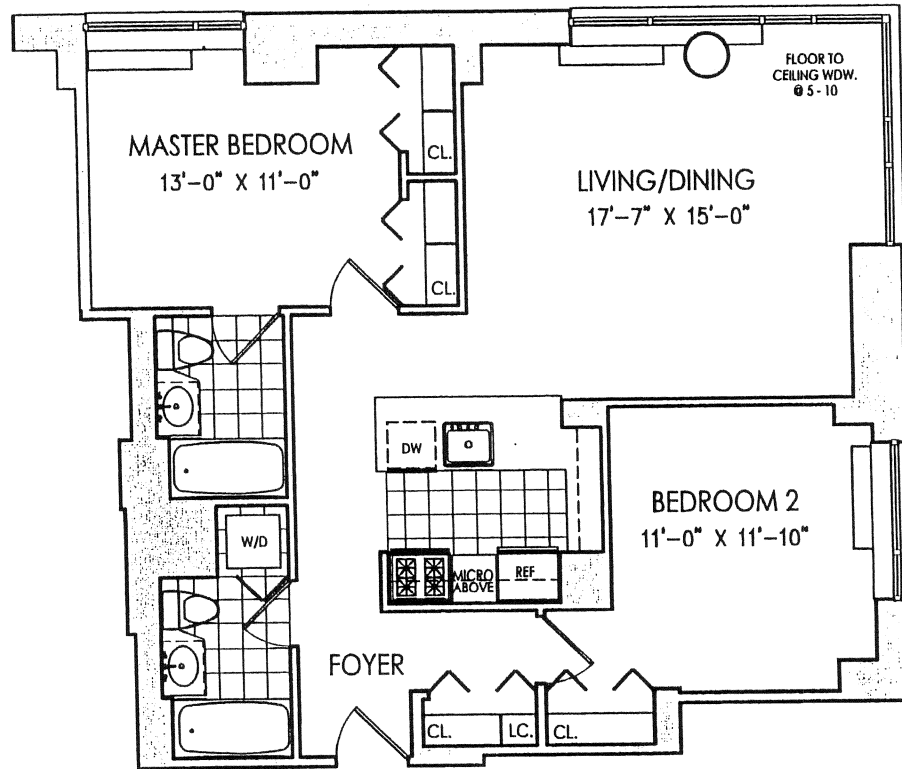

## 2 BEDROOM

## 2 BATH

Floors: 3rd - 10th  
 Area: 1,008 Sq. Ft.  
 94 Sq. M.

MAIN STREET

425 MAIN STREET  
 ROOSEVELT ISLAND, N.Y.

All dimensions are approximate and subject to normal construction variances and tolerances.  
 Sponsor reserves the right to make changes.