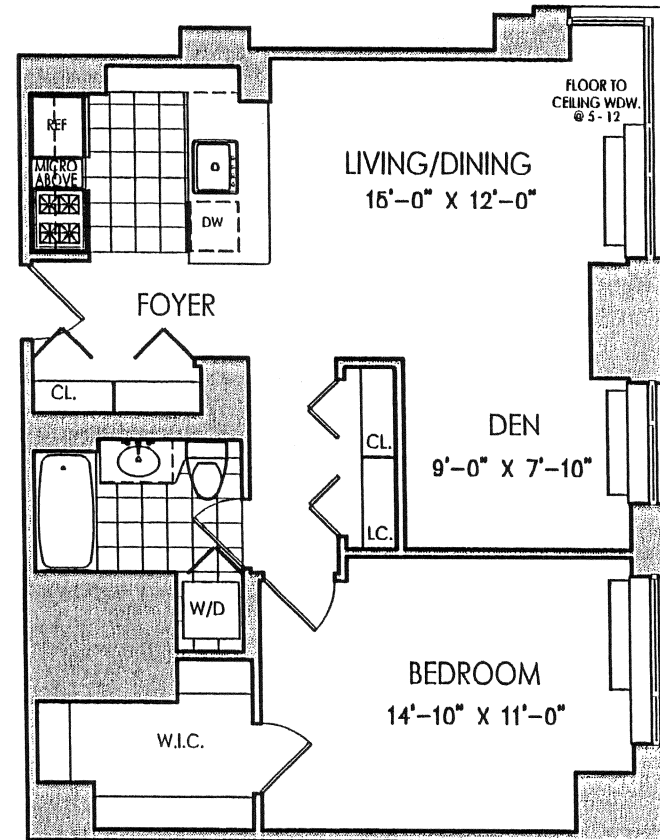

UNIT C

1 BEDROOM

DEN

1 BATH

Floors: 3rd - 12th, 14th

Area: 783 Sq. Ft.

73 Sq. M.

MAIN STREET

425 MAIN STREET
ROOSEVELT ISLAND, N.Y.

All dimensions are approximate and subject to normal construction variances and tolerances.
Sponsor reserves the right to make changes.