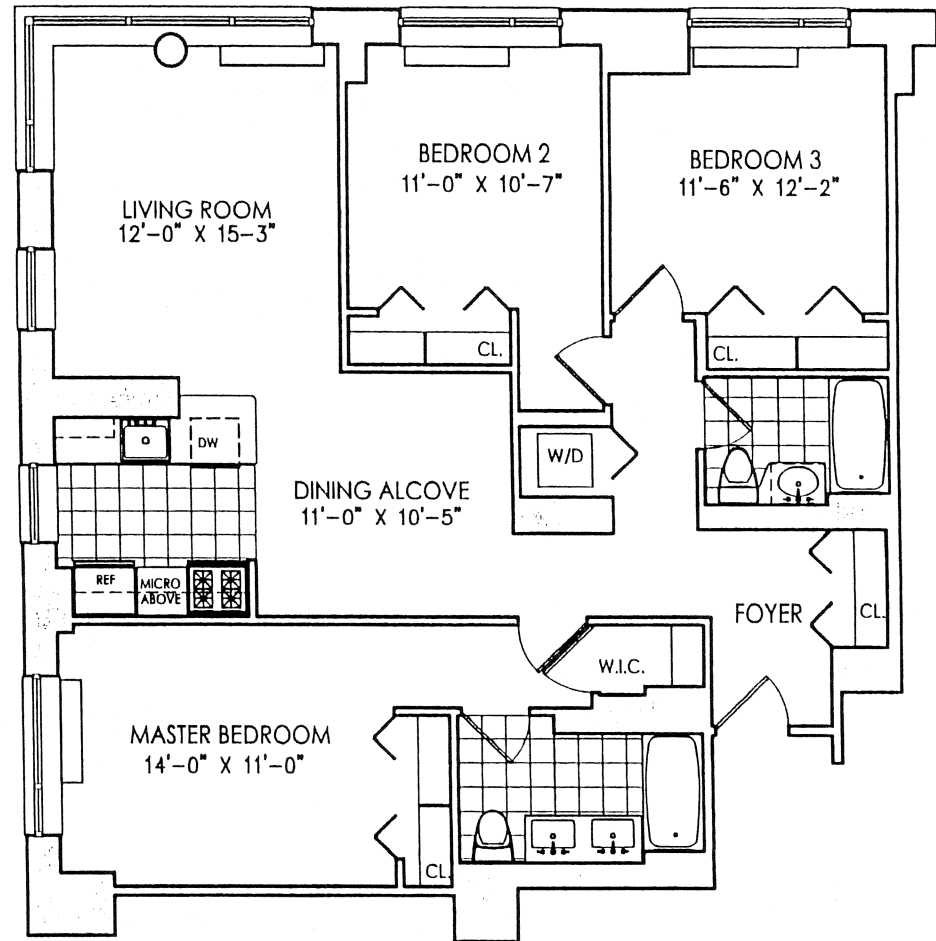

## 3 BEDROOM

## 2 BATH

Floors: 12th & 14th

Area: 1,280 Sq. Ft.

119 Sq. M.

MAIN STREET

425 MAIN STREET  
ROOSEVELT ISLAND, N.Y.

All dimensions are approximate and subject to normal construction variances and tolerances.  
Sponsor reserves the right to make changes.