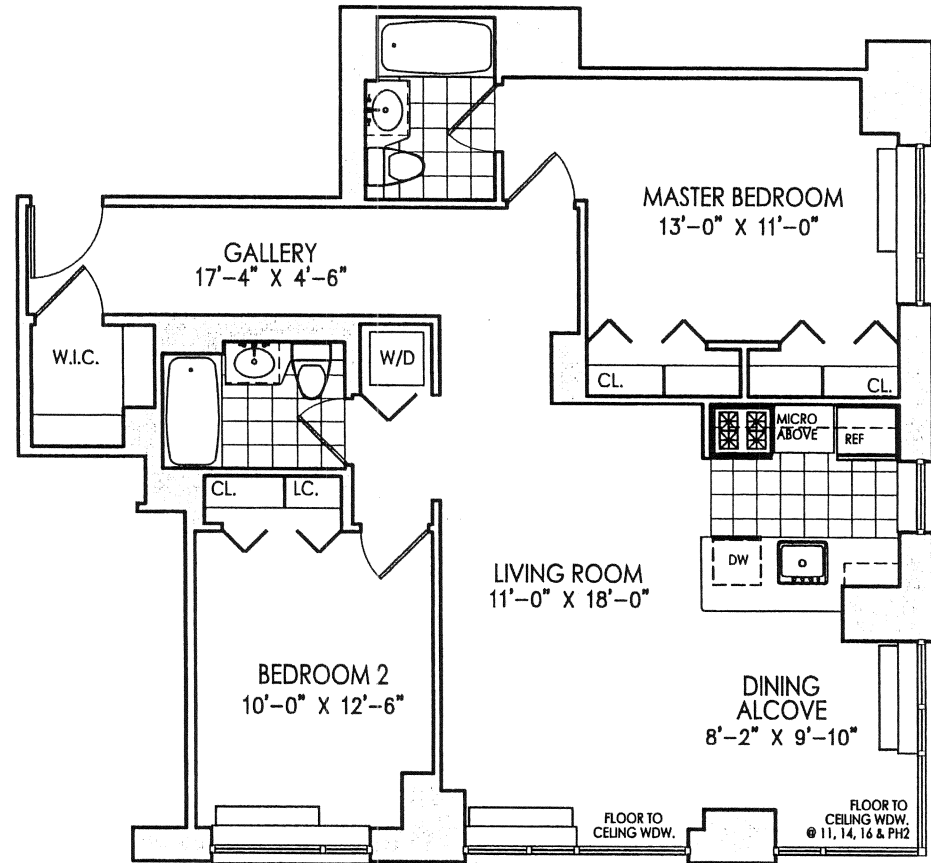

UNIT M

2 BEDROOM

2 BATH

Floors: 11th - 14th
 Area: 1,095 Sq. Ft.
102 Sq. M.

MAIN STREET

425 MAIN STREET
 ROOSEVELT ISLAND, N.Y.

All dimensions are approximate and subject to normal construction variances and tolerances.
 Sponsor reserves the right to make changes.