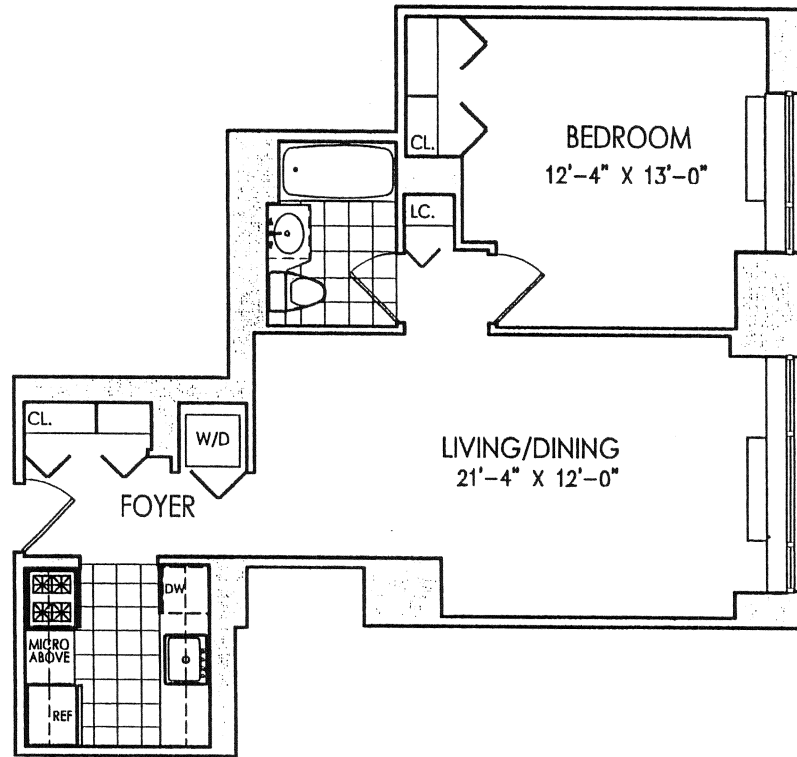

UNIT T

1 BEDROOM

1 BATH

Floors: 3rd - 9th

Area: 675 Sq. Ft.

63 Sq. M.

MAIN STREET

425 MAIN STREET
ROOSEVELT ISLAND, N.Y.

All dimensions are approximate and subject to normal construction variances and tolerances.
Sponsor reserves the right to make changes.