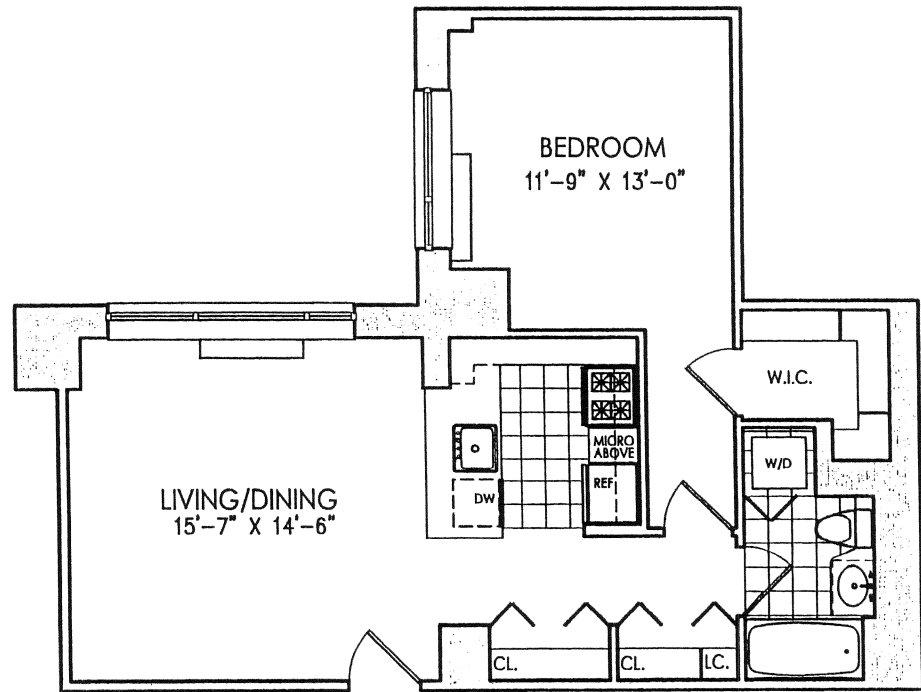

# UNIT M

## 1 BEDROOM

## 1 BATH

Floors: 3rd - 9th

Area: 725 Sq. Ft.

67 Sq. M.

MAIN STREET

425 MAIN STREET  
ROOSEVELT ISLAND, N.Y.

All dimensions are approximate and subject to normal construction variances and tolerances.  
Sponsor reserves the right to make changes.