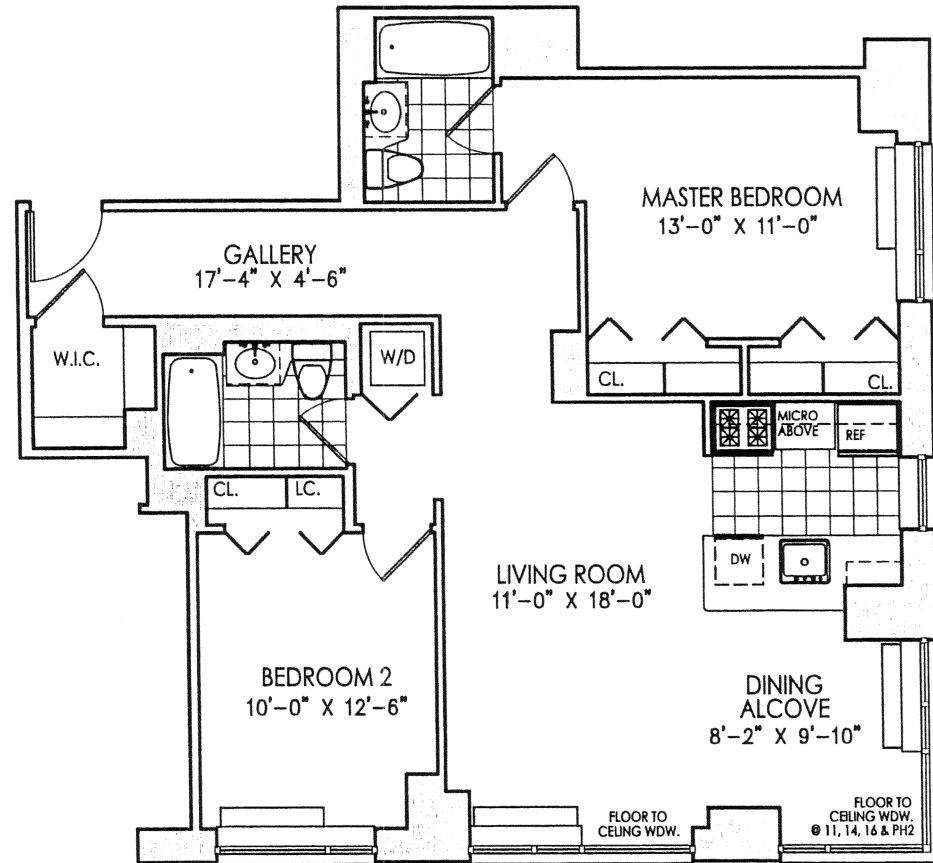

UNIT J

2 BEDROOM

2 BATH

Floors: 15th - 16th
 Area: 1,095 Sq. Ft.
102 Sq. M.

MAIN STREET

425 MAIN STREET
 ROOSEVELT ISLAND, N.Y.

All dimensions are approximate and subject to normal construction variances and tolerances.
 Sponsor reserves the right to make changes.